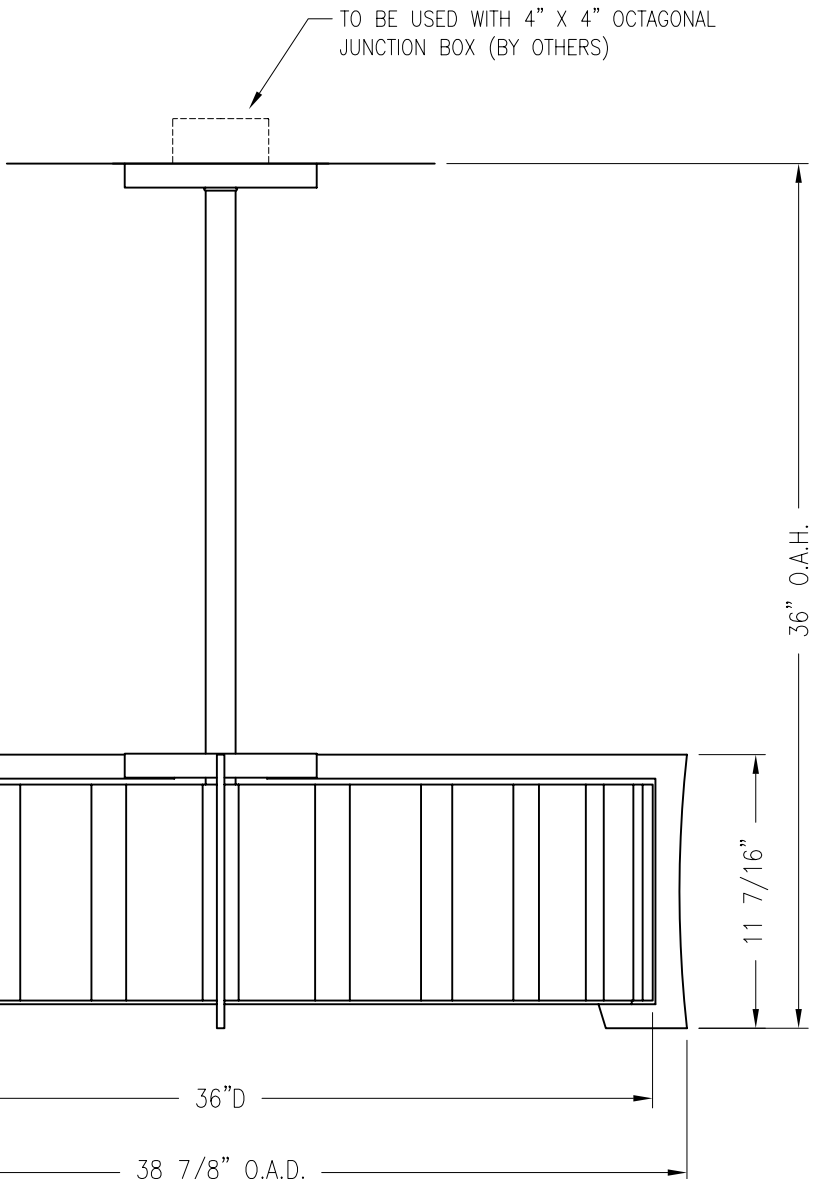

# CLASSIC COLLECTION

INCANDESCENT LAMPING LAYOUT

© BALDINGER ARCHITECTURAL LIGHTING, INC.

WEIGHT 110 LBS.

PURCHASER: \_\_\_\_\_ DATE: \_\_\_\_\_

JOB NAME: \_\_\_\_\_ TYPE: \_\_\_\_\_ QUANTITY: \_\_\_\_\_

METAL FINISHES

- (4) 100W A-19 (120V only)
- OTHER \_\_\_\_\_

VOLTAGE

- 120V  OTHER \_\_\_\_\_