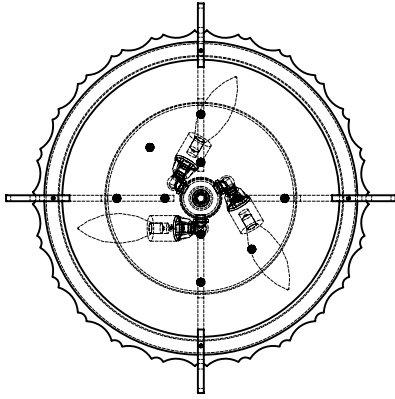

CLASSIC COLLECTION

INCANDESCENT LAMPING LAYOUT

© BALDINGER ARCHITECTURAL LIGHTING, INC.

WEIGHT 25 LBS.

PURCHASER: _____ DATE: 02/06/06

JOB NAME: _____ TYPE: _____ QUANTITY: _____

METAL FINISHES

- POLISHED CHROME
- SATIN CHROME
- POLISHED NICKEL
- SATIN NICKEL
- MATTE BLACK
- OTHER _____

DIFFUSERS

- CLEAR FROSTED RESIN
- BOTTOM DIFFUSER CLEAR ACRYLIC FROSTED INSIDE
- OTHER _____

LAMPING

- (3) 40W B10 CANDELABRA (120V)
- OTHER _____

VOLTAGE

- 120V
- OTHER _____

BALDINGER

BALDINGER ARCHITECTURAL LIGHTING INC
 19-02 STEINWAY STREET, ASTORIA, NEW YORK 11105
 TEL. (718) 204-5700 FAX. (718) 721-4986