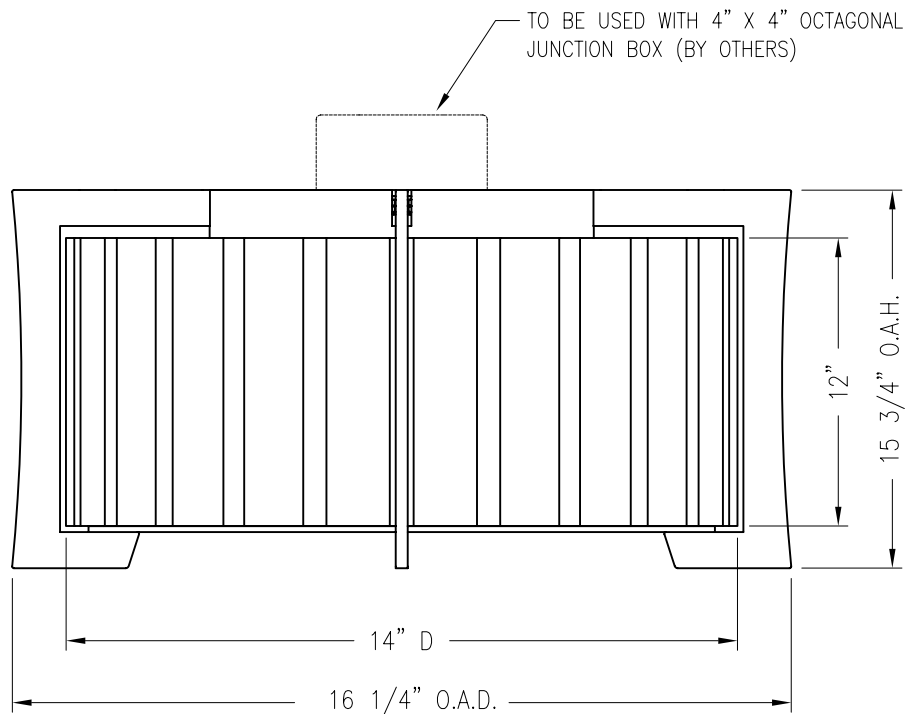

CLASSIC COLLECTION

INCANDESCENT LAMPING LAYOUT

© BALDINGER ARCHITECTURAL LIGHTING, INC.

WEIGHT 25 LBS.

PURCHASER: _____ DATE: 02/06/06

JOB NAME: _____ TYPE: _____ QUANTITY: _____

METAL FINISHES

- POLISHED CHROME
- SATIN CHROME
- POLISHED NICKEL
- SATIN NICKEL
- MATTE BLACK
- OTHER _____