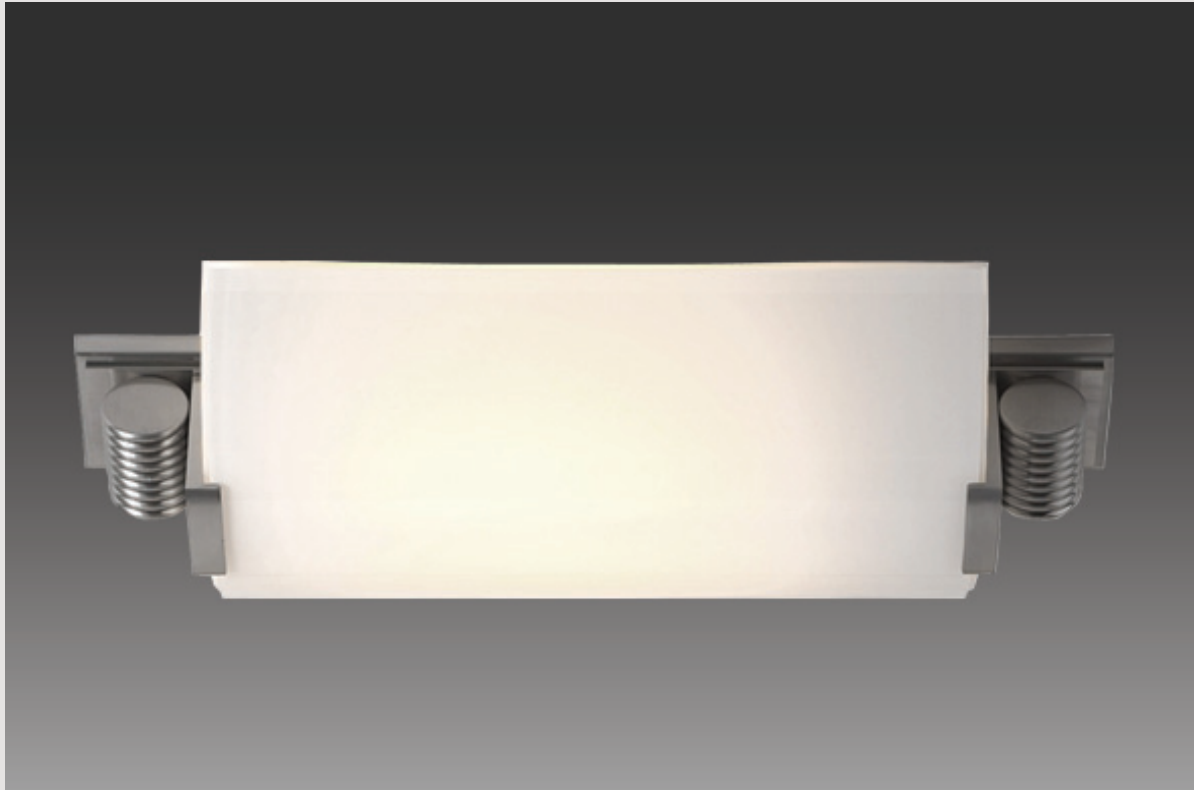

LE BOIS CEILING

CEILING FIXTURES - LE BOIS

CC30672

The Le Bois Ceiling Fixture is shown in Satin Nickel with White Flashed Opal Glass.

Also Available:	La Clarinette	WS15
	Le Basson	WS17
	Les Bois Wall Sconce	WS22
	Le Hautbois Ceiling Fixture	CF10
	Le Hautbois Pendant	CF11
	Le Hautbois Wall Sconce	WS19

BALDINGER CLASSIC COLLECTION

CF9

BALDINGER CLASSIC COLLECTION

MODEL NO. &
DIMENSIONS

METAL FINISHES

DIFFUSERS

LAMPING
OPTIONS

LE BOIS CEILING

CC30672
Height: 4"
Length: 20 3/8"
Width: 8"
Weight: 12 Lbs.

AB Antique Brass
PB Polished Brass
SB Satin Brass
PC Polished Chrome
SC Satin Chrome
PN Polished Nickel
SN Satin Nickel

0C White Flashed Opal
Glass
3D White Acrylic
4A Beige Faux Alabaster
on Acrylic
6D White Faux Alabaster
on Acrylic