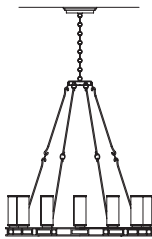

HUDSON PENDANT

RS31453-48
48" diameter chandelier shown with Satin Nickel and Clear Glass Frosted diffusers. Shown with Cylinder Shades.

RS31455-48
Hudson with Torch Shades

RS31454-48
Hudson with Tulip Shades

CEILING FIXTURES - HUDSON

BALDINGER LIBRARY COLLECTION

CF22

MODEL NO. &
DIMENSIONS

METAL FINISHES

DIFFUSERS

LAMPING
OPTIONS

HUDSON
cylinder shades

RS31450-34
Diameter: 34"
Height: 53"
Weight: 45 Lbs.

AB Antique Brass
SB Satin Brass
PN Polished Nickel
SN Satin Nickel

5D White Cased Glass
9E Clear Glass Frosted
both sides

58I 8x60W BT15
Medium Base
1 120V
51I 8x60W A-60
European Lamping
E-27 Base 220V
19H 8x13W CFQ 4-pin
G24q-1 Base
3 120V -277V Universal
20H 8x18W CFQ 4-pin
G24q-2 Base
3 120V -277V Universal
21H 8x26W CFQ 4-pin
G24q-3 Base
3 120V -277V Universal

RS31453-48
Diameter: 48"
Height: 75 1/2"
Weight: 75 Lbs.

AB Antique Brass
SB Satin Brass
PN Polished Nickel
SN Satin Nickel

5D White Cased Glass
9E Clear Glass Frosted
both sides

58I 12x60W BT15
Medium Base
1 120V
51I 12x60W A-60
European Lamping
E-27 Base 220V
19H 12x13W CFQ 4-pin
G24q-1 Base
3 120V -277V Universal
20H 12x18W CFQ 4-pin
G24q-2 Base
3 120V -277V Universal
21H 12x26W CFQ 4-pin
G24q-3 Base
3 120V -277V Universal