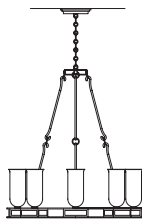

RS31450-34
Diameter: 34"
Height: 53"
Weight: 45 Lbs.

AB Antique Brass
SB Satin Brass
PN Polished Nickel
SN Satin Nickel

5D White Cased Glass
9E Clear Glass Frosted
both sides

58I 8x60W BT15
Medium Base
1 120V
51I 8x60W A-60
European Lamping
E-27 Base 220V
19H 8x13W CFQ 4-pin
G24q-1 Base
3 120V -277V Universal
20H 8x18W CFQ 4-pin
G24q-2 Base
3 120V -277V Universal
21H 8x26W CFQ 4-pin
G24q-3 Base
3 120V -277V Universal

RS31453-48
Diameter: 48"
Height: 75 1/2"
Weight: 75 Lbs.

AB Antique Brass
SB Satin Brass
PN Polished Nickel
SN Satin Nickel

5D White Cased Glass
9E Clear Glass Frosted
both sides

58I 12x60W BT15
Medium Base
1 120V
51I 12x60W A-60
European Lamping
E-27 Base 220V
19H 12x13W CFQ 4-pin
G24q-1 Base
3 120V -277V Universal
20H 12x18W CFQ 4-pin
G24q-2 Base
3 120V -277V Universal
21H 12x26W CFQ 4-pin
G24q-3 Base
3 120V -277V Universal

CEILING FIXTURES - HUDSON

Please note that tulip and torch shades have same dimensions, finishes and lamping options as cylinder shades.

HUDSON
tulip shades

RS31451-34
34" diameter

RS31454-48
48" diameter

HUDSON
torch shades

RS31452-34
34" diameter

RS31455-48
48" diameter

GENERAL NOTES

- All fluorescent models are electronic High Power Factor.
- Perforated metal lids (dust covers) available at an extra cost.
- Cut sheets are available showing all details and mounting options.
- I.B.E.W. labeled and cUL listed
- Inquire with factory for custom finishes, diffusers and lamping.
- F.O.B. Astoria, New York
- Lamps and mounting hardware not included.
- Specifications are subject to change. Please confirm with factory when ordering.