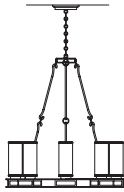

HUDSON PENDANT

RS31453-48
48" diameter chandelier shown with Satin Nickel and Clear Glass Frosted diffusers. Shown with Cylinder Shades.

RS31455-48
Hudson with Torch Shades

RS31454-48
Hudson with Tulip Shades

CEILING FIXTURES - HUDSON

BALDINGER LIBRARY COLLECTION

CF22

MODEL NO. &
DIMENSIONS

METAL FINISHES

DIFFUSERS

LAMPING
OPTIONS

HUDSON
cylinder shades

RS31450-34
Diameter: 34"
Height: 53"
Weight: 45 Lbs.

AB Antique Brass
SB Satin Brass
PN Polished Nickel
SN Satin Nickel

5D White Cased Glass
9E Clear Glass Frosted
both sides

58I 8x60W BT15
Medium Base
1 120V
51I 8x60W A-60
European Lamping
E-27 Base 220V
19H 8x13W CFQ 4-pin
G24q-1 Base
3 120V -277V Universal
20H 8x18W CFQ 4-pin
G24q-2 Base
3 120V -277V Universal
21H 8x26W CFQ 4-pin
G24q-3 Base
3 120V -277V Universal

RS31453-48
Diameter: 48"
Height: 75 1/2"
Weight: 75 Lbs.

AB Antique Brass
SB Satin Brass
PN Polished Nickel
SN Satin Nickel

5D White Cased Glass
9E Clear Glass Frosted
both sides

58I 12x60W BT15
Medium Base
1 120V
51I 12x60W A-60
European Lamping
E-27 Base 220V
19H 12x13W CFQ 4-pin
G24q-1 Base
3 120V -277V Universal
20H 12x18W CFQ 4-pin
G24q-2 Base
3 120V -277V Universal
21H 12x26W CFQ 4-pin
G24q-3 Base
3 120V -277V Universal