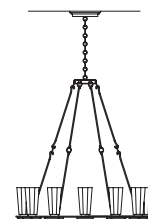

RS31450-34
Diameter: 34"
Height: 53"
Weight: 45 Lbs.

AB Antique Brass
SB Satin Brass
PN Polished Nickel
SN Satin Nickel

5D White Cased Glass
9E Clear Glass Frosted
both sides

58I 8x60W BT15
Medium Base
1 120V
51I 8x60W A-60
European Lamping
E-27 Base 220V
19H 8x13W CFQ 4-pin
G24q-1 Base
3 120V -277V Universal
20H 8x18W CFQ 4-pin
G24q-2 Base
3 120V -277V Universal
21H 8x26W CFQ 4-pin
G24q-3 Base
3 120V -277V Universal

RS31453-48
Diameter: 48"
Height: 75 1/2"
Weight: 75 Lbs.

AB Antique Brass
SB Satin Brass
PN Polished Nickel
SN Satin Nickel

5D White Cased Glass
9E Clear Glass Frosted
both sides

58I 12x60W BT15
Medium Base
1 120V
51I 12x60W A-60
European Lamping
E-27 Base 220V
19H 12x13W CFQ 4-pin
G24q-1 Base
3 120V -277V Universal
20H 12x18W CFQ 4-pin
G24q-2 Base
3 120V -277V Universal
21H 12x26W CFQ 4-pin
G24q-3 Base
3 120V -277V Universal

CEILING FIXTURES - HUDSON

Please note that tulip and torch shades have same dimensions, finishes and lamping options as cylinder shades.

HUDSON
tulip shades

RS31451-34
34" diameter

RS31454-48
48" diameter

HUDSON
torch shades

RS31452-34
34" diameter

RS31455-48
48" diameter

GENERAL NOTES

- All fluorescent models are electronic High Power Factor.
- Perforated metal lids (dust covers) available at an extra cost.
- Cut sheets are available showing all details and mounting options.
- I.B.E.W. labeled and cUL listed
- Inquire with factory for custom finishes, diffusers and lamping.
- F.O.B. Astoria, New York
- Lamps and mounting hardware not included.
- Specifications are subject to change. Please confirm with factory when ordering.