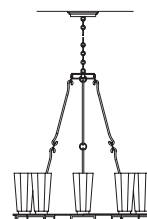

RS31450-34
Diameter: 34"
Height: 53"
Weight: 45 Lbs.

AB Antique Brass
SB Satin Brass
PN Polished Nickel
SN Satin Nickel

5D White Cased Glass
9E Clear Glass Frosted
both sides

58I 8x60W BT15
Medium Base
1 120V
51I 8x60W A-60
European Lamping
E-27 Base 220V
19H 8x13W CFQ 4-pin
G24q-1 Base
3 120V -277V Universal
20H 8x18W CFQ 4-pin
G24q-2 Base
3 120V -277V Universal
21H 8x26W CFQ 4-pin
G24q-3 Base
3 120V -277V Universal

RS31453-48
Diameter: 48"
Height: 75 1/2"
Weight: 75 Lbs.

AB Antique Brass
SB Satin Brass
PN Polished Nickel
SN Satin Nickel

5D White Cased Glass
9E Clear Glass Frosted
both sides

58I 12x60W BT15
Medium Base
1 120V
51I 12x60W A-60
European Lamping
E-27 Base 220V
19H 12x13W CFQ 4-pin
G24q-1 Base
3 120V -277V Universal
20H 12x18W CFQ 4-pin
G24q-2 Base
3 120V -277V Universal
21H 12x26W CFQ 4-pin
G24q-3 Base
3 120V -277V Universal

CEILING FIXTURES - HUDSON

Please note that tulip and torch shades have same dimensions, finishes and lamping options as cylinder shades.

HUDSON
tulip shades

RS31451-34
34" diameter

RS31454-48
48" diameter

HUDSON
torch shades

RS31452-34
34" diameter

RS31455-48
48" diameter

GENERAL NOTES

- All fluorescent models are electronic High Power Factor.
- Perforated metal lids (dust covers) available at an extra cost.
- Cut sheets are available showing all details and mounting options.
- I.B.E.W. labeled and cUL listed
- Inquire with factory for custom finishes, diffusers and lamping.
- F.O.B. Astoria, New York
- Lamps and mounting hardware not included.
- Specifications are subject to change. Please confirm with factory when ordering.