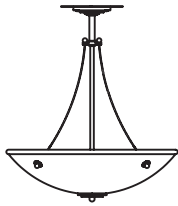

# BERGAMO

MG26303-24  
24" diameter Bergamo shown in Etruscan Bronze with a  
White Acrylic diffuser.

CEILING FIXTURES - BERGAMO

BALDINGER MICHAEL GRAVES COLLECTION

**CF25**

BALDINGER MICHAEL GRAVES COLLECTION

MODEL NO. &  
DIMENSIONS

METAL FINISHES

DIFFUSERS

LAMPING  
OPTIONS

**BERGAMO**

**MG26303-18**  
Diameter: 18"  
Height: 24"  
Weight: 15 Lbs.

**AB** Antique Brass  
**PB** Polished Brass  
**SB** Satin Brass  
**PC** Polished Chrome  
**SC** Satin Chrome  
**PN** Polished Nickel  
**SN** Satin Nickel  
**EB** Painted Etruscan Bronze

**MG26303-24**  
Diameter: 24"  
Height: 27 1/4"  
Weight: 20 Lbs.

**AB** Antique Brass  
**PB** Polished Brass  
**SB** Satin Brass  
**PC** Polished Chrome  
**SC** Satin Chrome  
**PN** Polished Nickel  
**SN** Satin Nickel  
**EB** Painted Etruscan Bronze