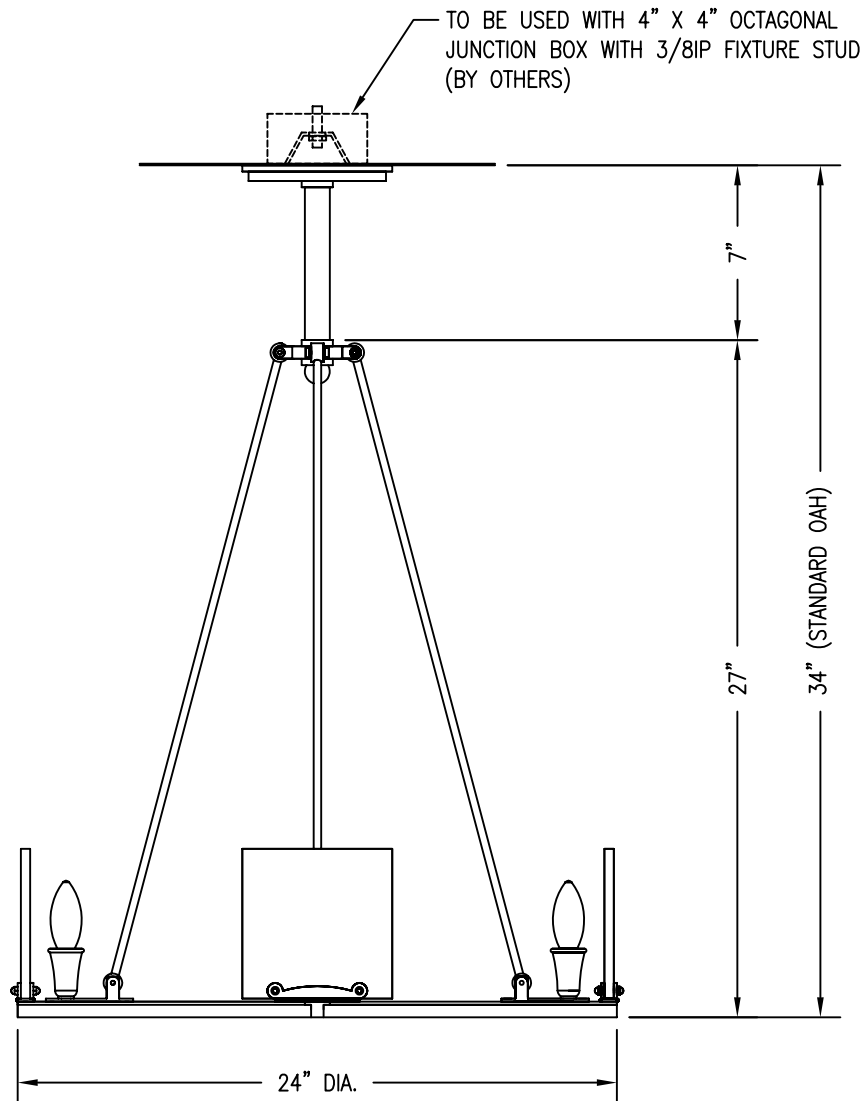

THE MICHAEL GRAVES COLLECTION

© BALDINGER ARCHITECTURAL LIGHTING, INC.

FIXTURE WEIGHT: 25 LBS

PURCHASER: _____ DATE: _____

JOB NAME: _____ TYPE: _____ QUANTITY: _____

METAL FINISHES

- ANTIQUE BRASS
- POLISHED BRASS
- SATIN BRASS
- POLISHED CHROME
- SATIN CHROME
- POLISHED NICKEL
- SATIN NICKEL
- PAINTED ETRUSCAN BRONZE
- OTHER _____

LANTE
MG 28185