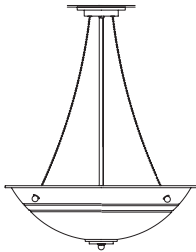

BALDINGER MICHAEL GRAVES COLLECTION

MODEL NO. &  
DIMENSIONS

METAL FINISHES

DIFFUSERS

LAMPING  
OPTIONS

MODENA

**MG27228-18**  
Diameter: 18"  
Height: 24"  
Weight: 10 Lbs.

**AB** Antique Brass  
**PB** Polished Brass  
**SB** Satin Brass  
**PC** Polished Chrome  
**SC** Satin Chrome  
**PN** Polished Nickel  
**SN** Satin Nickel  
**EB** Painted Etruscan Bronze

**MG27228-24**  
Diameter: 24"  
Height: 30"  
Weight: 15 Lbs.

**AB** Antique Brass  
**PB** Polished Brass  
**SB** Satin Brass  
**PC** Polished Chrome  
**SC** Satin Chrome  
**PN** Polished Nickel  
**SN** Satin Nickel  
**EB** Painted Etruscan Bronze

**MG27228-30**  
Diameter: 30"  
Height: 33"  
Weight: 20 Lbs.

**AB** Antique Brass  
**PB** Polished Brass  
**SB** Satin Brass  
**PC** Polished Chrome  
**SC** Satin Chrome  
**PN** Polished Nickel  
**SN** Satin Nickel  
**EB** Painted Etruscan Bronze