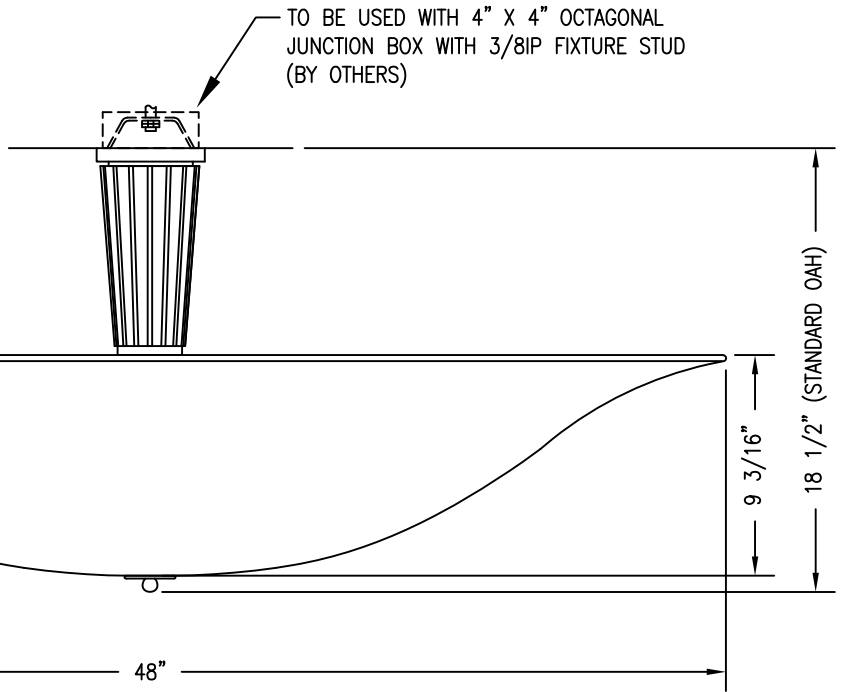

THE POST MODERN COLLECTION

LAMPING LAYOUT

TO BE USED WITH 4" X 4" OCTAGONAL JUNCTION BOX WITH 3/8" IP FIXTURE STUD (BY OTHERS)

18 1/2" (STANDARD OAH)

9 3/16"

48"

© BALDINGER ARCHITECTURAL LIGHTING, INC.

FIXTURE WEIGHT: 45 LBS