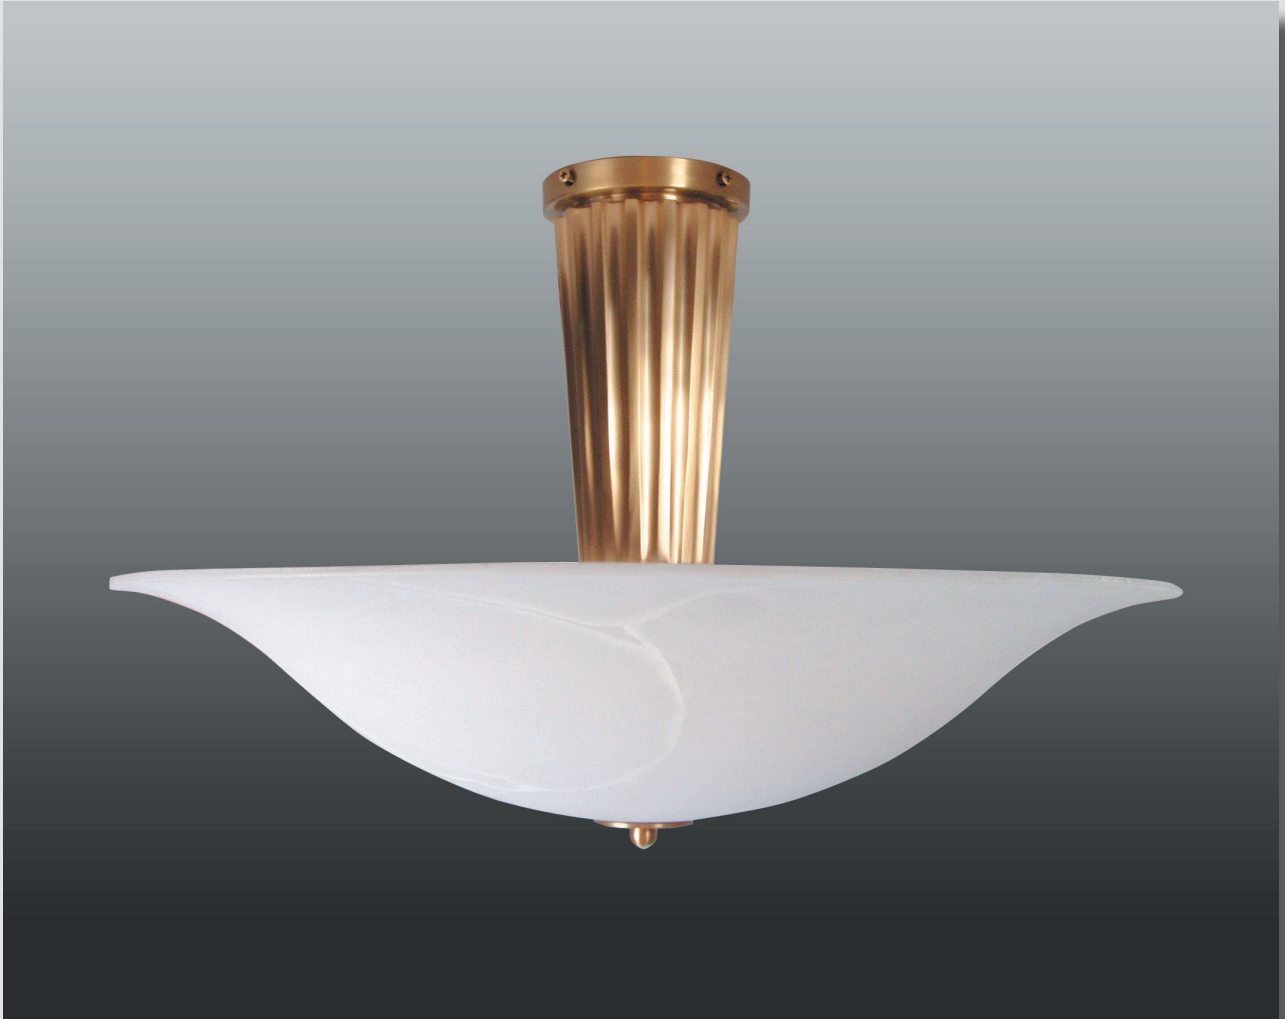

KYLIX CEILING

CEILING FIXTURES - KYLIX CEILING

RS28269-18

This 18" diameter Kylix Ceiling Fixture is shown in Satin Brass with a White Faux Alabaster diffuser.

Also Available:

Kylix Pendant	CF36
Kylix Table Lamp	TL8
Kylix Wall Sconce	WS41

BALDINGER POST-MODERN COLLECTION

MODEL NO. &
DIMENSIONS

METAL FINISHES

DIFFUSERS

LAMPING
OPTIONS

KYLIX CEILING

RS28269-18
Shade Diameter: 18"
Height: 13 1/2"
Weight: 15 Lbs.

AB Antique Brass
PB Polished Brass
SB Satin Brass
PC Polished Chrome
SC Satin Chrome
PN Polished Nickel
SN Satin Nickel

0C White Flashed Opal Glass
1D White Alabaster
1F Clear Acrylic Frosted both sides
3D White Acrylic
2A Beige Alabaster
4A Beige Faux Alabaster on Acrylic
6D White Faux Alabaster on Acrylic
8D White Acrylic Frosted
9E Clear Glass Frosted both sides

42I 3x60W B-10 Candelabra Base
1 120V only
19H 3x13W CFQ 4-pin G24q-1 Base
3 120V-277V Universal

RS28269-22
Shade Diameter: 22"
Height: 14 1/2"
Weight: 20 Lbs.

AB Antique Brass
PB Polished Brass
SB Satin Brass
PC Polished Chrome
SC Satin Chrome
PN Polished Nickel
SN Satin Nickel