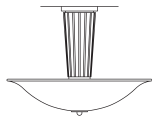

KYLIX CEILING

CEILING FIXTURES - KYLIX CEILING

RS28269-18

This 18" diameter Kylix Ceiling Fixture is shown in Satin Brass with a White Faux Alabaster diffuser.

Also Available:

Kylix Pendant	CF36
Kylix Table Lamp	TL8
Kylix Wall Sconce	WS41

BALDINGER POST-MODERN COLLECTION

MODEL NO. &
DIMENSIONS

METAL FINISHES

DIFFUSERS

LAMPING
OPTIONS

KYLIX CEILING

RS28269-18
Shade Diameter: 18"
Height: 13 1/2"
Weight: 15 Lbs.

AB Antique Brass
PB Polished Brass
SB Satin Brass
PC Polished Chrome
SC Satin Chrome
PN Polished Nickel
SN Satin Nickel

0C White Flashed Opal Glass
1D White Alabaster
1F Clear Acrylic Frosted both sides
3D White Acrylic
2A Beige Alabaster
4A Beige Faux Alabaster on Acrylic
6D White Faux Alabaster on Acrylic
8D White Acrylic Frosted
9E Clear Glass Frosted both sides

42I 3x60W B-10 Candelabra Base
1 120V only
19H 3x13W CFQ 4-pin G24q-1 Base
3 120V-277V Universal

RS28269-22
Shade Diameter: 22"
Height: 14 1/2"
Weight: 20 Lbs.

AB Antique Brass
PB Polished Brass
SB Satin Brass
PC Polished Chrome
SC Satin Chrome
PN Polished Nickel
SN Satin Nickel