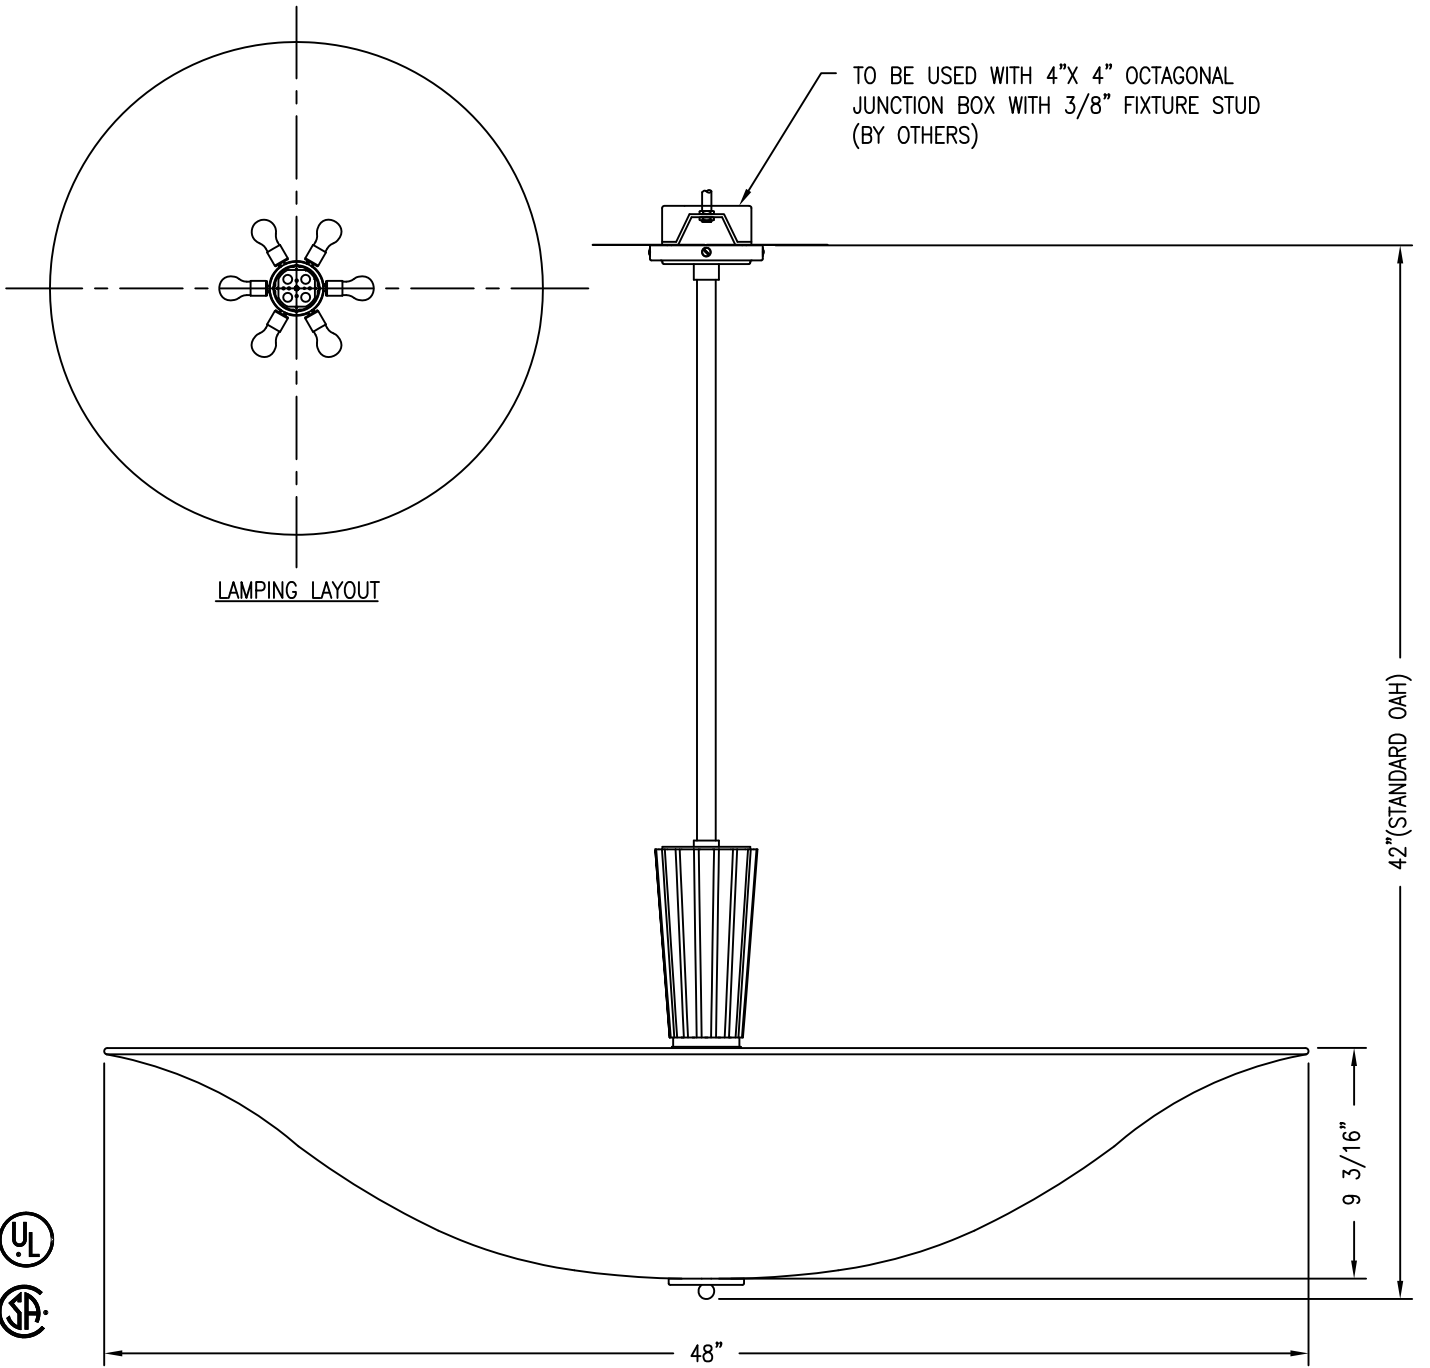

THE POST MODERN COLLECTION

© BALDINGER ARCHITECTURAL LIGHTING, INC.

FIXTURE WEIGHT: 47 LBS

PURCHASER: _____ DATE: _____

JOB NAME: _____ TYPE: _____ QUANTITY: _____

METAL FINISHES

- ANTIQUE BRASS
- POLISHED BRASS
- SATIN BRASS
- POLISHED CHROME
- SATIN CHROME
- POLISHED NICKEL
- SATIN NICKEL
- OTHER _____