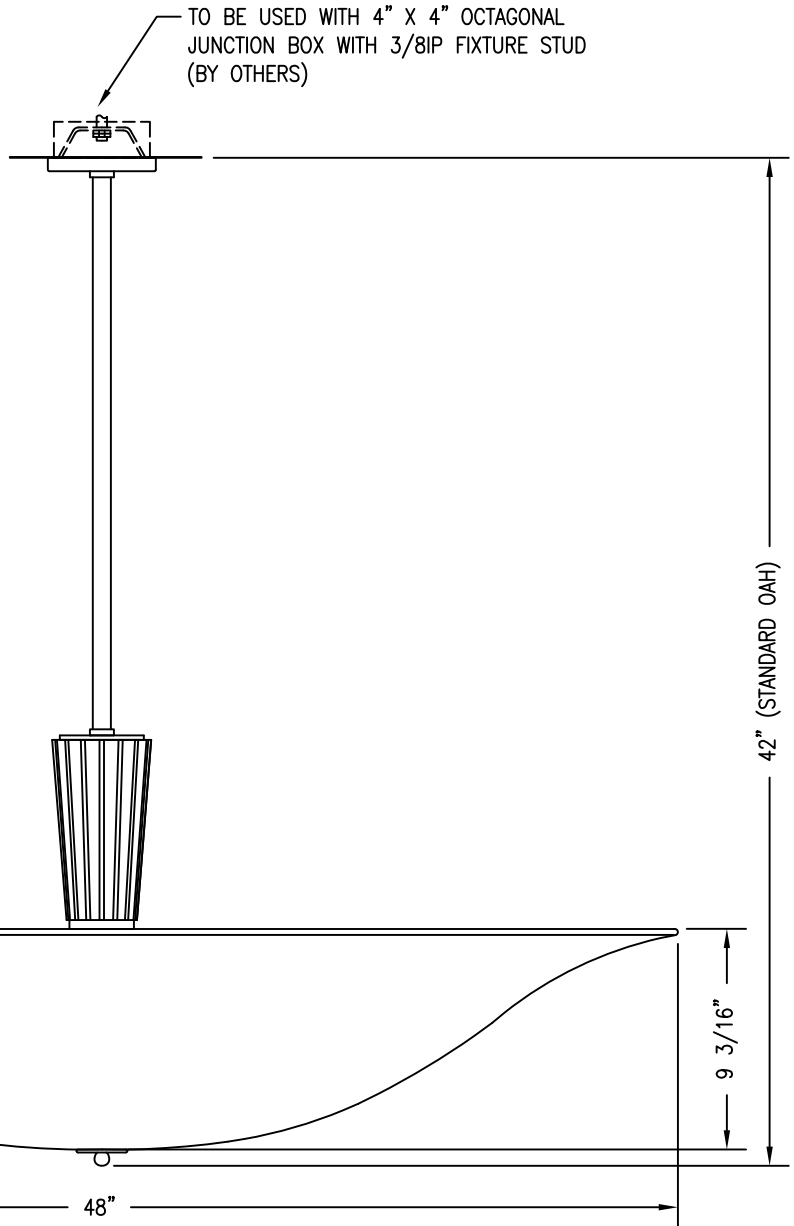

THE POST MODERN COLLECTION

© BALDINGER ARCHITECTURAL LIGHTING, INC.

FIXTURE WEIGHT: 35 LBS

PURCHASER: _____ DATE: _____

JOB NAME: _____ TYPE: _____ QUANTITY: _____

METAL FINISHES _____

- ANTIQUE BRASS
- POLISHED BRASS
- SATIN BRASS
- POLISHED CHROME
- SATIN CHROME
- POLISHED NICKEL
- SATIN NICKEL
- OTHER _____

DIFFUSERS _____

- WHITE FAUX ALABASTER
- BEIGE FAUX ALABASTER
- WHITE ACRYLIC FROSTED
- CLEAR ACRYLIC FROSTED
- OTHER _____

LAMPING _____

- (8) 26W CFQ (see below)
 - OTHER _____
- G24q-3 BASE, ELECTRONIC BALLAST