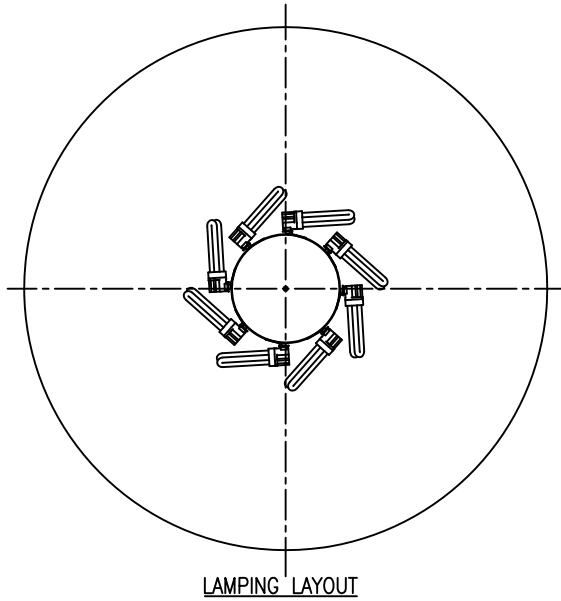

THE POST MODERN COLLECTION

© BALDINGER ARCHITECTURAL LIGHTING, INC.

FIXTURE WEIGHT: 35 LBS

PURCHASER: _____ DATE: _____

JOB NAME: _____ TYPE: _____ QUANTITY: _____

METAL FINISHES _____

- ANTIQUE BRASS
- POLISHED BRASS
- SATIN BRASS
- POLISHED CHROME
- SATIN CHROME
- POLISHED NICKEL
- SATIN NICKEL
- OTHER _____

DIFFUSERS _____

- WHITE FAUX ALABASTER
- BEIGE FAUX ALABASTER
- WHITE ACRYLIC FROSTED
- CLEAR ACRYLIC FROSTED
- OTHER _____

LAMPING _____

- (8) 26W CFQ (see below)
 - OTHER _____
- G24q-3 BASE, ELECTRONIC BALLAST