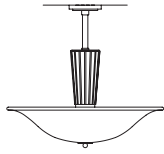

KYLIX PENDANT

CEILING FIXTURES - KYLIX PENDANT

RS28269P-22

The 22" diameter Kylix Pendant is shown in Polished Nickel with a White Faux Alabaster on Acrylic diffuser.

Also Available: Kylix Pendant CF35
 Kylix Wall Sconce WS41
 Kylix Table Lamp TL8

BALDINGER POST-MODERN COLLECTION

MODEL NO. &
DIMENSIONS

METAL FINISHES

DIFFUSERS

LAMPING
OPTIONS

KYLIX PENDANT

RS28269P-18
Shade Diameter: 18"
Height: 18"
Weight: 16 Lbs.

AB Antique Brass
PB Polished Brass
SB Satin Brass
PN Polished Nickel
SN Satin Nickel
PC Polished Chrome
SC Satin Chrome

42I 3x60W Candelabra Base
1 120V only
19H 3x13W CFQ 4-pin G24q-1 Base
3 120V-277V Universal

RS28269P-22
Shade Diameter: 22"
Height: 20"
Weight: 20 Lbs.

AB Antique Brass
PB Polished Brass
SB Satin Brass
PN Polished Nickel
SN Satin Nickel
PC Polished Chrome
SC Satin Chrome

08I 3x60W A19 Medium Base
1 120V only
19H 3x13W CFQ 4-pin G24q-1 Base
3 120V-277V Universal

RS28269P-30
Shade Diameter: 30"
Height: 26"
Weight: 26 Lbs.

AB Antique Brass
PB Polished Brass
SB Satin Brass
PN Polished Nickel
SN Satin Nickel
PC Polished Chrome
SC Satin Chrome