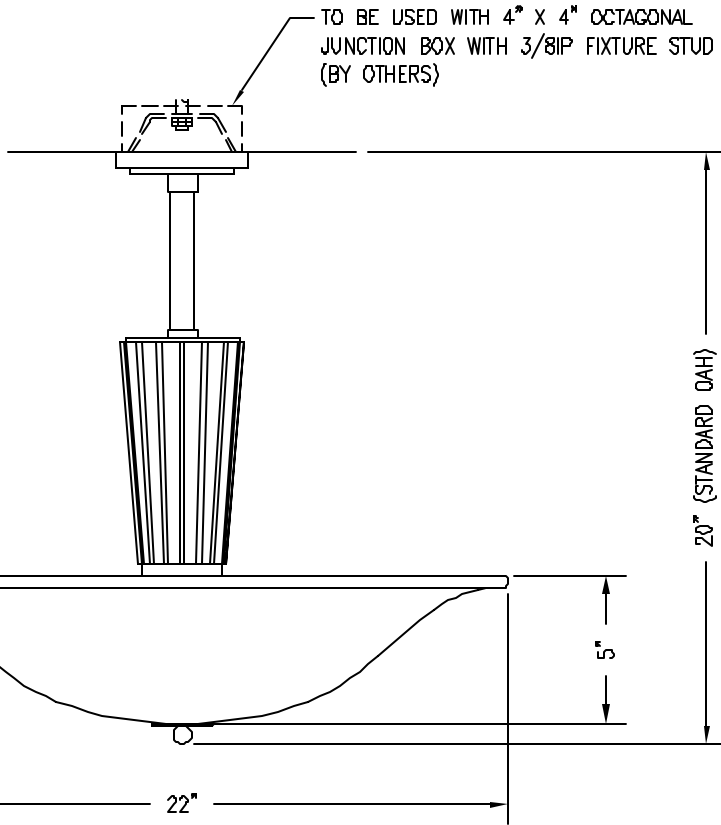

THE POST MODERN COLLECTION

LAMP LAYOUT IN.

LAMP LAYOUT FLUO.

© BALDINGER ARCHITECTURAL LIGHTING, INC.

FIXTURE WEIGHT 30 LBS.

PURCHASER: _____ DATE: _____

JOB NAME: _____ TYPE: _____ Q.JANTITY: _____

METAL FINISHES _____