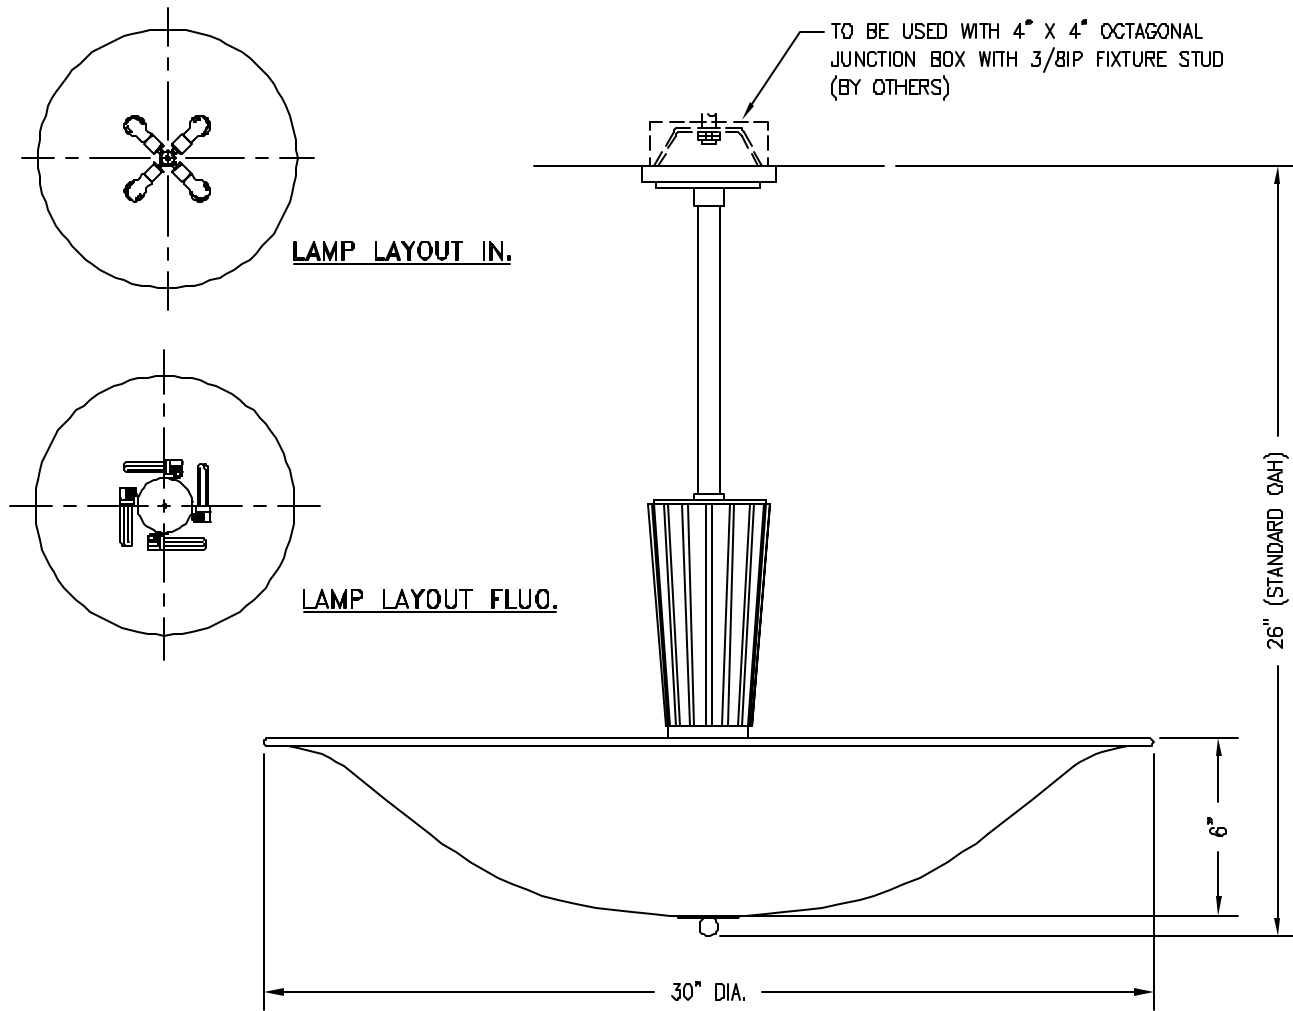

THE POST MODERN COLLECTION

© BALDINGER ARCHITECTURAL LIGHTING, INC.

FIXTURE WEIGHT 30 LBS.

PURCHASER: _____ DATE: _____

JOB NAME: _____ TYPE: _____ QTY: _____

METAL FINISHES _____

- ANTIQUE BRASS
- POLISHED BRASS
- SATIN BRASS
- POLISHED CHROME
- SATIN CHROME
- POLISHED NICKEL
- SATIN NICKEL
- OTHER _____