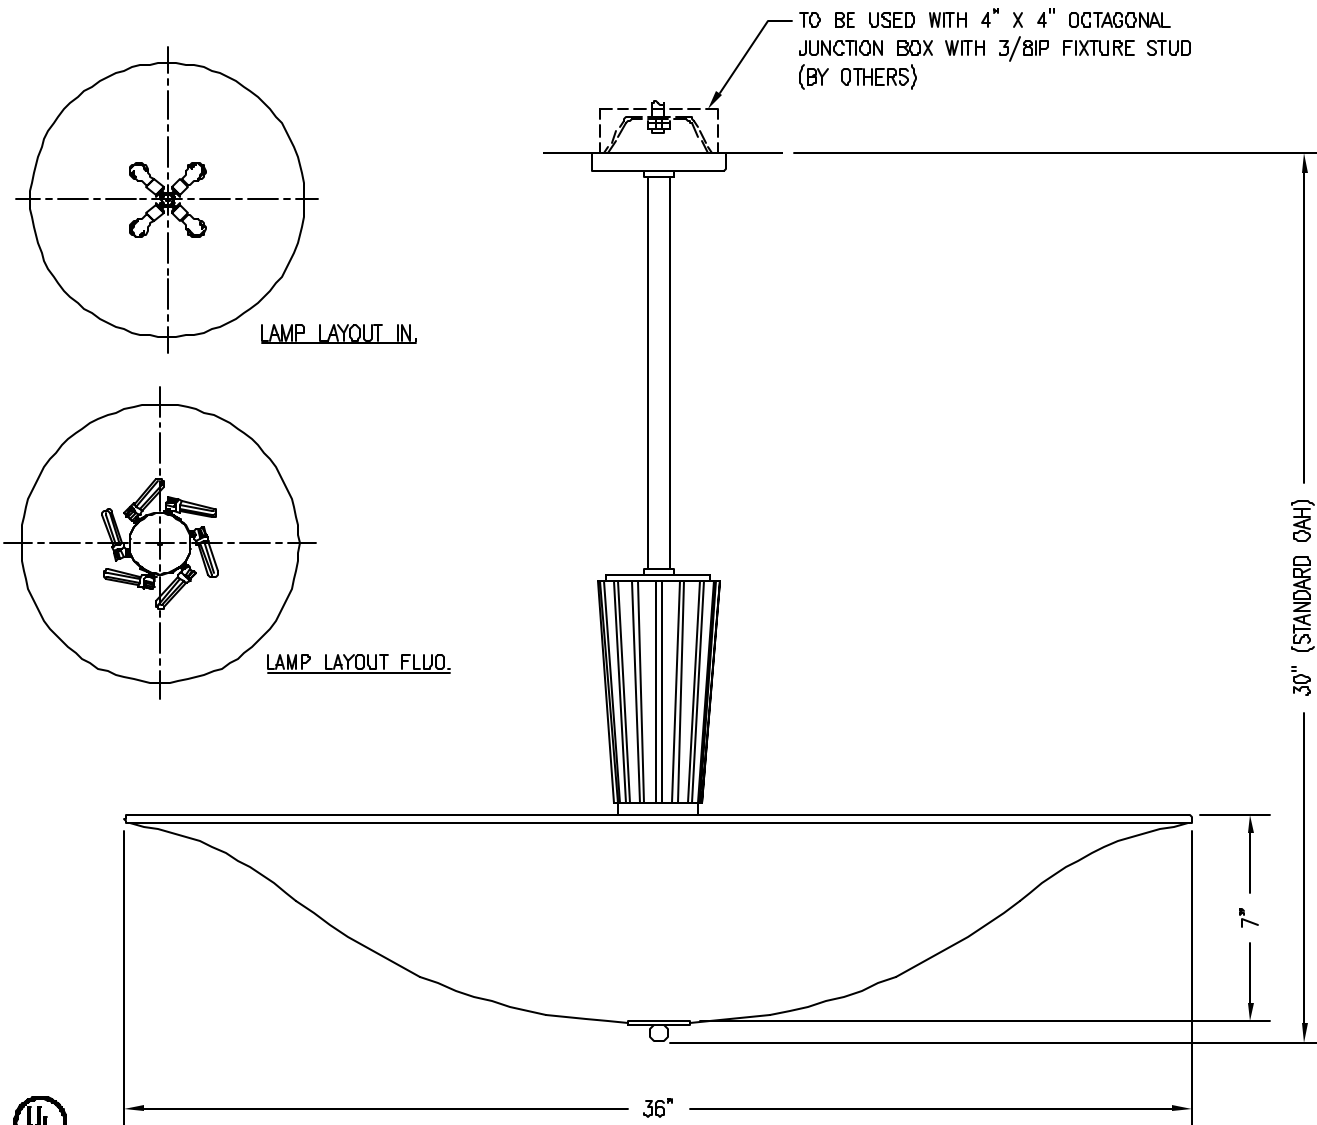

THE POST MODERN COLLECTION

© BALDINGER ARCHITECTURAL LIGHTING, INC.

FIXTURE WEIGHT: 35 LBS

PURCHASER: _____ DATE: _____

JOB NAME: _____ TYPE: _____ QUANTITY: _____

METAL FINISHES

- ANTIQUE BRASS
- POLISHED BRASS
- SATIN BRASS
- POLISHED CHROME
- SATIN CHROME
- POLISHED NICKEL
- SATIN NICKEL
- OTHER _____

DIFFUSERS

- WHITE FAUX ALABASTER
- BEIGE FAUX ALABASTER
- WHITE ACRYLIC FROSTED
- CLEAR ACRYLIC FROSTED
- OTHER _____

LAMPING

- (4) 100W A-19 (120V only)
- (6) CFQ 18W (see below)
- OTHER _____

VOLTAGE

- 120V
- 277V
- OTHER _____