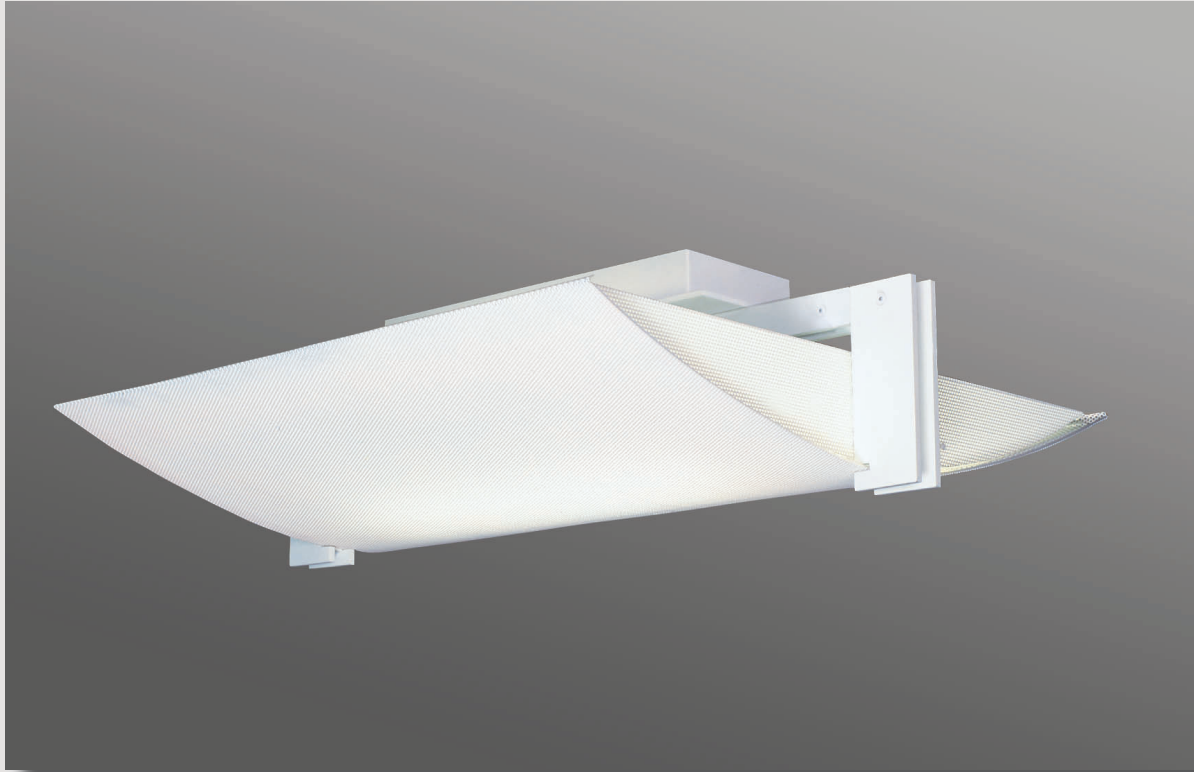

JOSEPH CEILING

CEILING FIXTURES - JOSEPH CEILING

RM30600-C5

Joseph Ceiling fixture is shown with a White Perforated metal diffuser and Gloss White details.

Also Available: Double Joseph Pendant CF40
 Joseph Pendant CF42

BALDINGER RICHARD MEIER COLLECTION

CF41

BALDINGER RICHARD MEIER COLLECTION

MODEL NO. &
DIMENSIONS

METAL FINISHES

DIFFUSERS

LAMPING
OPTIONS

JOSEPH CEILING
FIXTURE

RM30600-C5
Width: 22 3/8"
Length: 25"
Height: 6 1/4 "
Weight: 26 Lbs.

PB Polished Brass
SB Satin Brass
PC Polished Chrome
SC Satin Chrome
GW Painted Gloss White
GB Painted Gloss Black

0C White Flashed Opal
Glass
0D Stainless Steel
Perforated Metal with
White Liner
3D White Acrylic
4A Beige Faux Alabaster
on Acrylic
6D White Faux Alabaster
on Acrylic
7A Black Perforated
Metal with White
Liner
7D White Faux Alabaster
on Glass
9D White Perforated
Metal with White
Liner

12I 4x60W T10
Medium Base
Glass Diffuser only
1 120V only
32H 3x39W FT
2G11 Base
1 120V or **2** 277V

Note: Glass diffuser for incandescent option only.

CEILING FIXTURES - JOSEPH CEILING

GENERAL NOTES

- All fluorescent models are electronic High Power Factor.
- Cut sheets are available showing all details and mounting information.
- Hand applied finishes may vary.
- I.B.E.W. labeled and cUL listed
- Inquire with factory for custom finishes, diffusers and lamping.
- F.O.B. Astoria, New York
- Lamps and mounting hardware not included.
- Specifications are subject to change. Please confirm with factory when ordering.