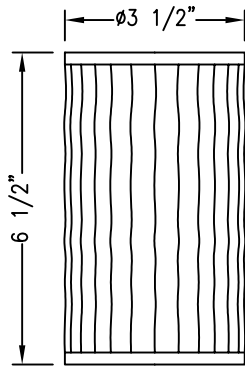

CLASSIC COLLECTION

(3A)
BEIGE LINEN SHADE
(1G)
WHITE LINEN SHADE

(2C)
IVORY SHIRRED FABRIC SHADE
(0E)
WHITE SHIRRED FABRIC SHADE

BALDINGER ARCHITECTURAL LIGHTING, INC.

ADA COMPLIANT

FIXTURE WEIGHT: 7 LBS

PURCHASER: _____ DATE: _____