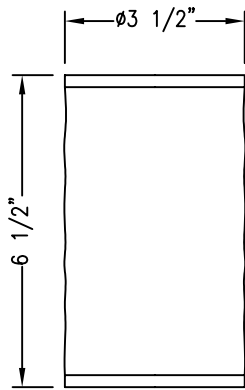

CLASSIC COLLECTION

(3A)
BEIGE LINEN SHADE
(1G)
WHITE LINEN SHADE

(2C)
IVORY SHIRRED FABRIC SHADE
(0E)
WHITE SHIRRED FABRIC SHADE

BALDINGER ARCHITECTURAL LIGHTING, INC.

ADA COMPLIANT

FIXTURE WEIGHT: 7 LBS

PURCHASER: _____ DATE: _____