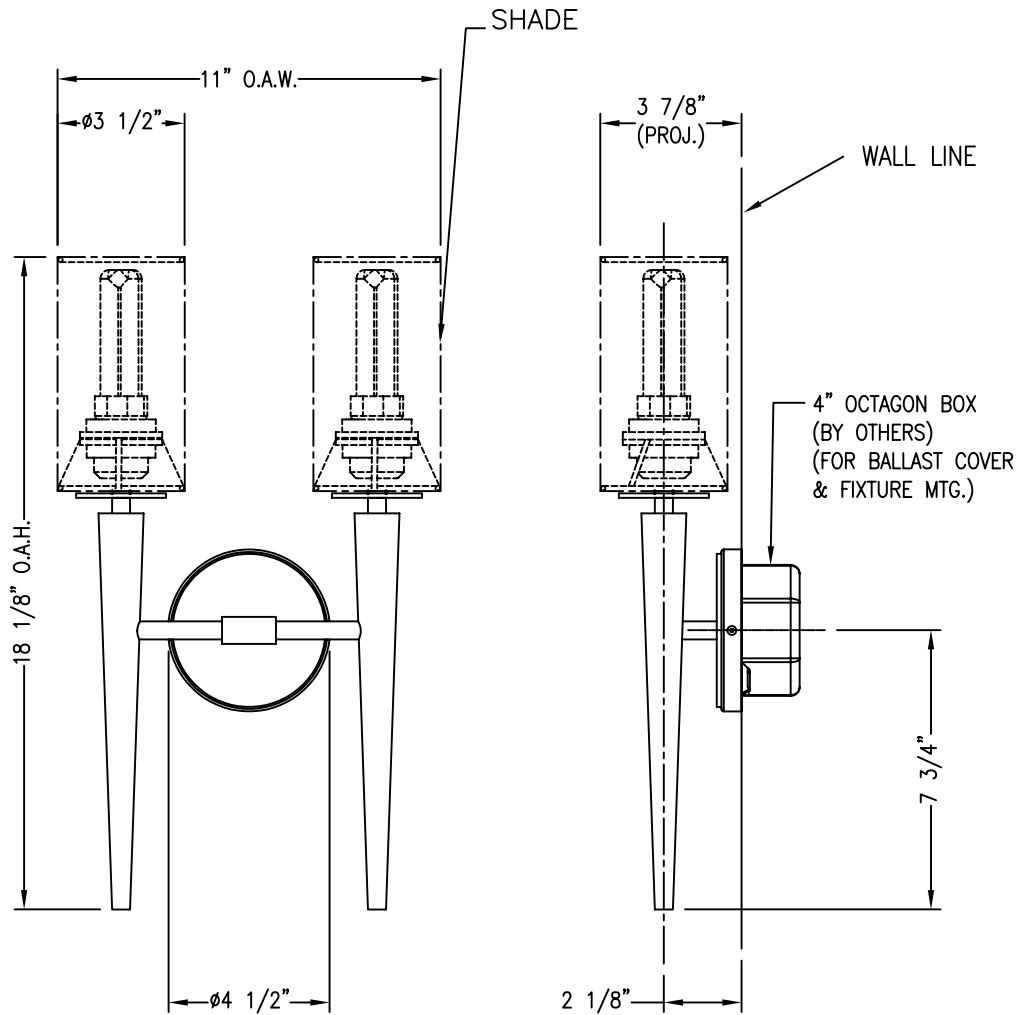

CLASSIC COLLECTION

(3A)
BEIGE LINEN SHADE
(1G)
WHITE LINEN SHADE

(2C)
IVORY SHIRRED FABRIC SHADE
(0E)
WHITE SHIRRED FABRIC SHADE

BALDINGER ARCHITECTURAL LIGHTING, INC.

ADA COMPLIANT

FIXTURE WEIGHT: 7 LBS

PURCHASER: _____ DATE: _____

- (3A) BEIGE LINEN SHADE
- (1G) WHITE LINEN SHADE
- (2C) IVORY SHIRRED FABRIC SHADE
- (0E) WHITE SHIRRED FABRIC SHADE
- OTHER _____

LAMPING

- (1) 13W CFQ (see below)
- OTHER _____

4-PIN G24q-1 BASE
ELECTRONIC BALLAST