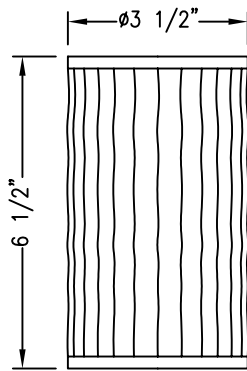

CLASSIC COLLECTION

(3A)
BEIGE LINEN SHADE
(1G)
WHITE LINEN SHADE

(2C)
IVORY SHIRRED FABRIC SHADE
(0E)
WHITE SHIRRED FABRIC SHADE

BALDINGER ARCHITECTURAL LIGHTING, INC.

ADA COMPLIANT

FIXTURE WEIGHT: 7 LBS

PURCHASER: _____ DATE: _____