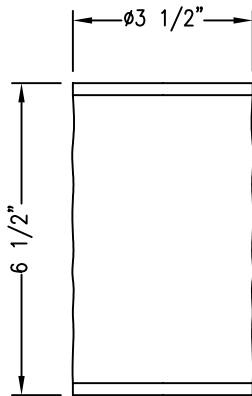

CLASSIC COLLECTION

(3A)
BEIGE LINEN SHADE
(1G)
WHITE LINEN SHADE

(2C)
IVORY SHIRRED FABRIC SHADE
(0E)
WHITE SHIRRED FABRIC SHADE

BALDINGER ARCHITECTURAL LIGHTING, INC.

ADA COMPLIANT

FIXTURE WEIGHT: 7 LBS

PURCHASER: _____ DATE: _____