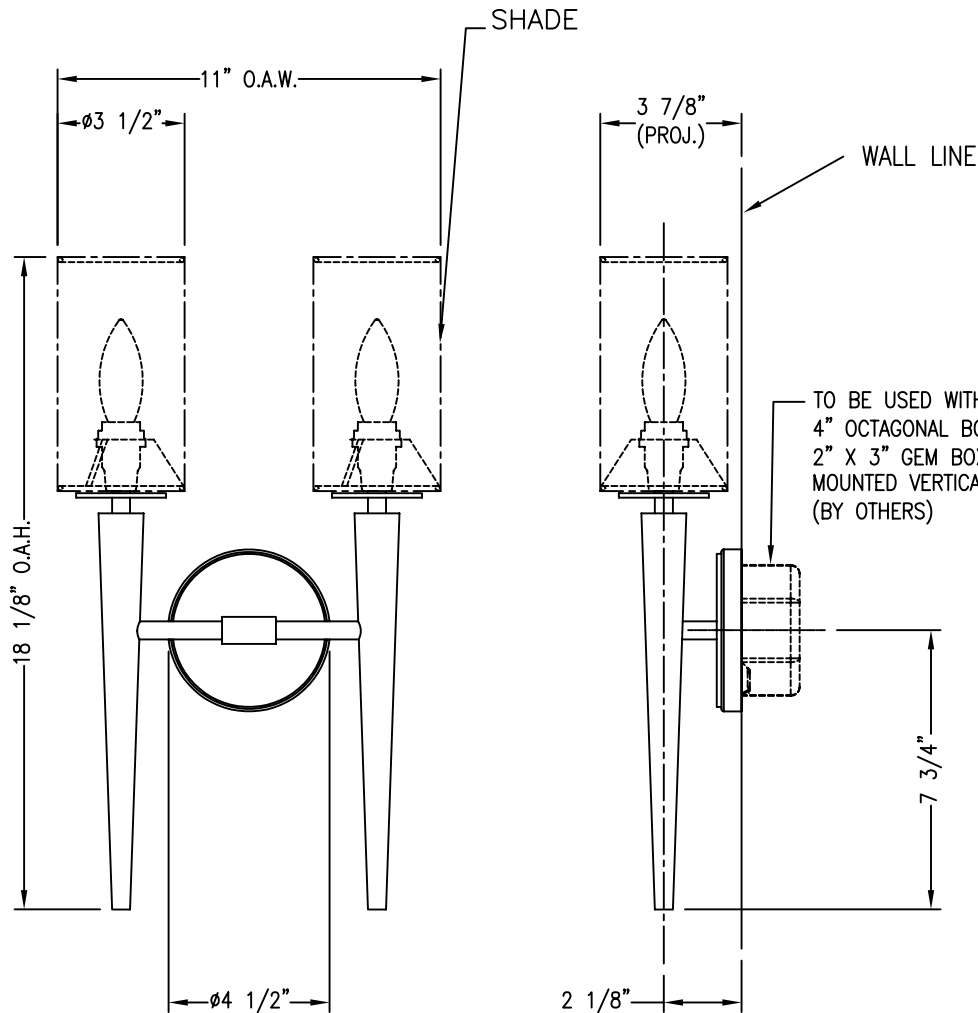

CLASSIC COLLECTION

(3A)
BEIGE LINEN SHADE
(1G)
WHITE LINEN SHADE

(2C)
IVORY SHIRRED FABRIC SHADE
(0E)
WHITE SHIRRED FABRIC SHADE

BALDINGER ARCHITECTURAL LIGHTING, INC.

ADA COMPLIANT

FIXTURE WEIGHT: 7 LBS

PURCHASER: _____ DATE: _____