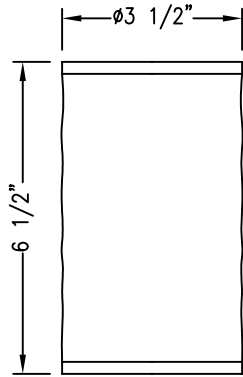

CLASSIC COLLECTION

(3A)
BEIGE LINEN SHADE
(1G)
WHITE LINEN SHADE

(2C)
IVORY SHIRRED FABRIC SHADE
(0E)
WHITE SHIRRED FABRIC SHADE

BALDINGER ARCHITECTURAL LIGHTING, INC.

ADA COMPLIANT

FIXTURE WEIGHT: 5 LBS

PURCHASER: _____ DATE: _____