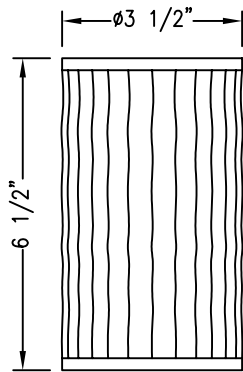

CLASSIC COLLECTION

(3A)
BEIGE LINEN SHADE
(1G)
WHITE LINEN SHADE

(2C)
IVORY SHIRRED FABRIC SHADE
(0E)
WHITE SHIRRED FABRIC SHADE

BALDINGER ARCHITECTURAL LIGHTING, INC.

ADA COMPLIANT

FIXTURE WEIGHT: 5 LBS

PURCHASER: _____ DATE: _____