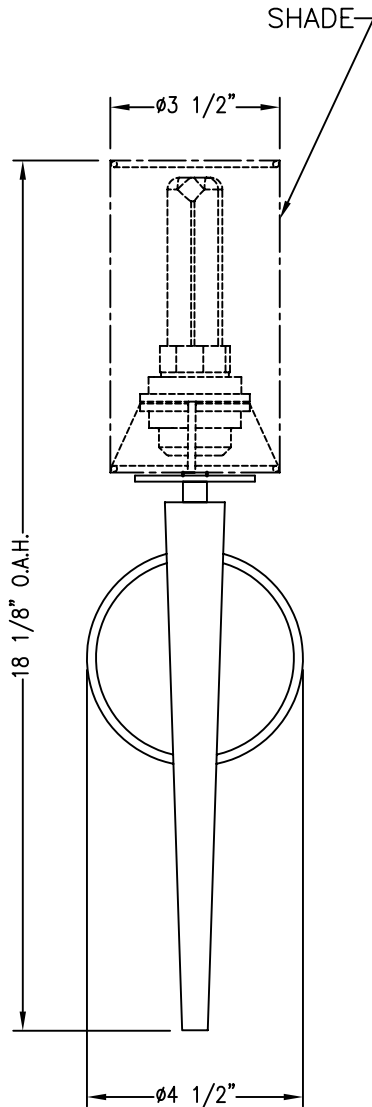

CLASSIC COLLECTION

(3A)
BEIGE LINEN SHADE
(1G)
WHITE LINEN SHADE

(2C)
IVORY SHIRRED FABRIC SHADE
(0E)
WHITE SHIRRED FABRIC SHADE

BALDINGER ARCHITECTURAL LIGHTING, INC.

ADA COMPLIANT

FIXTURE WEIGHT: 5 LBS

PURCHASER: _____ DATE: _____