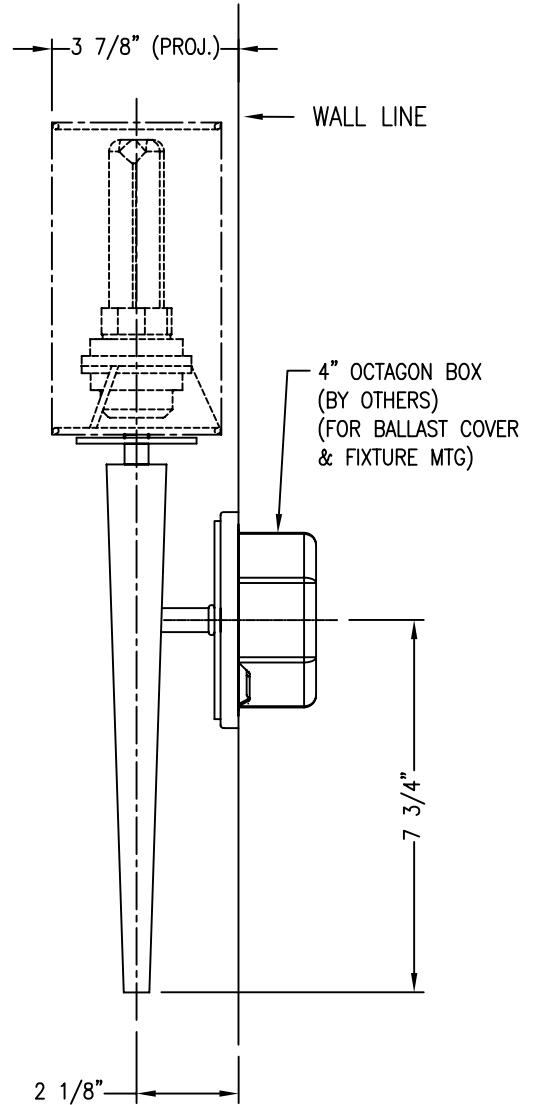

CLASSIC COLLECTION

(3A)
BEIGE LINEN SHADE
(1G)
WHITE LINEN SHADE

(2C)
IVORY SHIRRED FABRIC SHADE
(0E)
WHITE SHIRRED FABRIC SHADE

BALDINGER ARCHITECTURAL LIGHTING, INC.

ADA COMPLIANT

FIXTURE WEIGHT: 5 LBS

PURCHASER: _____ DATE: _____