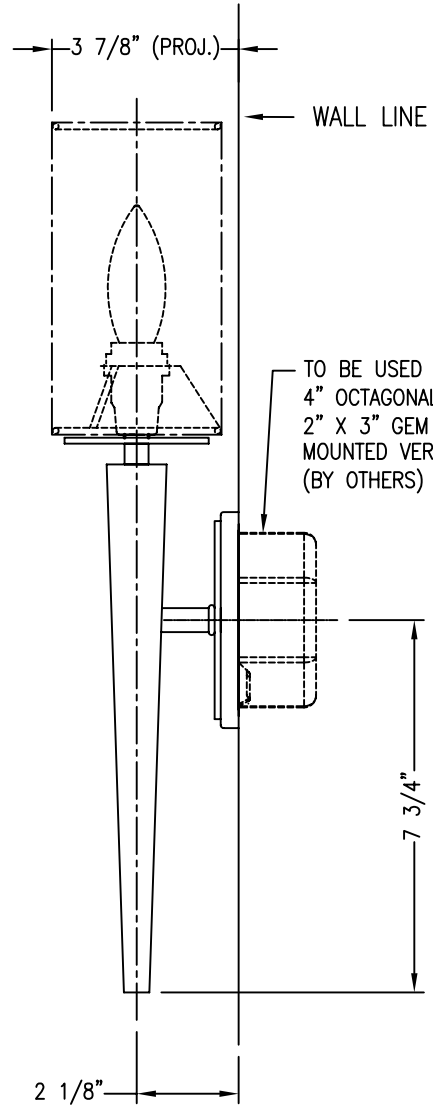

# CLASSIC COLLECTION

(3A)  
BEIGE LINEN SHADE  
(1G)  
WHITE LINEN SHADE

(2C)  
IVORY SHIRRED FABRIC SHADE  
(0E)  
WHITE SHIRRED FABRIC SHADE

TO BE USED WITH  
4" OCTAGONAL BOX OR  
2" X 3" GEM BOX  
MOUNTED VERTICALLY  
(BY OTHERS)