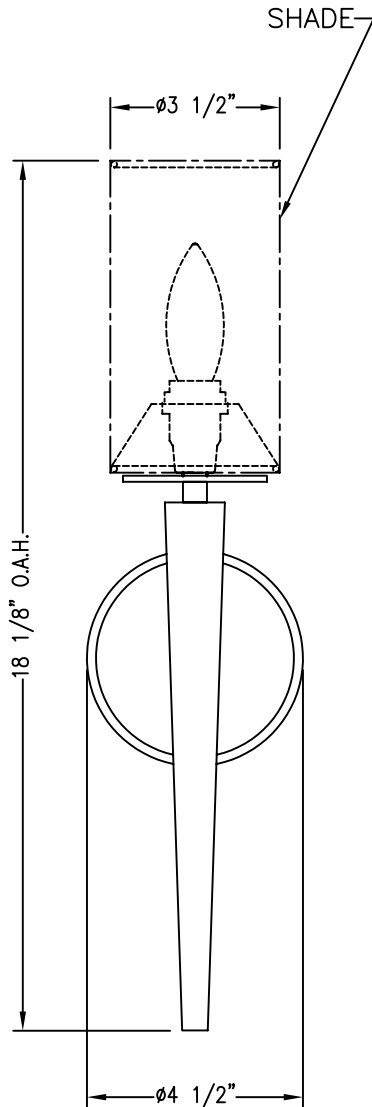

# CLASSIC COLLECTION

(3A)  
BEIGE LINEN SHADE  
(1G)  
WHITE LINEN SHADE

(2C)  
IVORY SHIRRED FABRIC SHADE  
(0E)  
WHITE SHIRRED FABRIC SHADE

TO BE USED WITH  
4" OCTAGONAL BOX OR  
2" X 3" GEM BOX  
MOUNTED VERTICALLY  
(BY OTHERS)

BALDINGER ARCHITECTURAL LIGHTING, INC.

ADA COMPLIANT

FIXTURE WEIGHT: 5 LBS

PURCHASER: \_\_\_\_\_ DATE: \_\_\_\_\_

JOB NAME: \_\_\_\_\_ TYPE: \_\_\_\_\_ QUANTITY: \_\_\_\_\_

**METAL FINISHES**

- (AB) ANTIQUE BRASS
- (PB) POLISHED BRASS
- (PC) POLISHED CHROME
- (PN) POLISHED NICKEL
- (SB) SATIN BRASS
- (SN) SATIN NICKEL
- OTHER \_\_\_\_\_