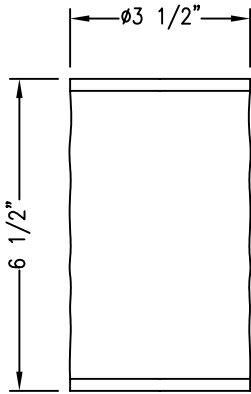

# CLASSIC COLLECTION

(3A)  
BEIGE LINEN SHADE  
(1G)  
WHITE LINEN SHADE

(2C)  
IVORY SHIRRED FABRIC SHADE  
(0E)  
WHITE SHIRRED FABRIC SHADE

TO BE USED WITH  
4" OCTAGONAL BOX OR  
2" X 3" GEM BOX  
MOUNTED VERTICALLY  
(BY OTHERS)