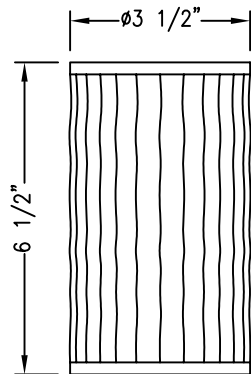

# CLASSIC COLLECTION

(3A)  
BEIGE LINEN SHADE  
(1G)  
WHITE LINEN SHADE

(2C)  
IVORY SHIRRED FABRIC SHADE  
(0E)  
WHITE SHIRRED FABRIC SHADE

TO BE USED WITH  
4" OCTAGONAL BOX OR  
2" X 3" GEM BOX  
MOUNTED VERTICALLY  
(BY OTHERS)