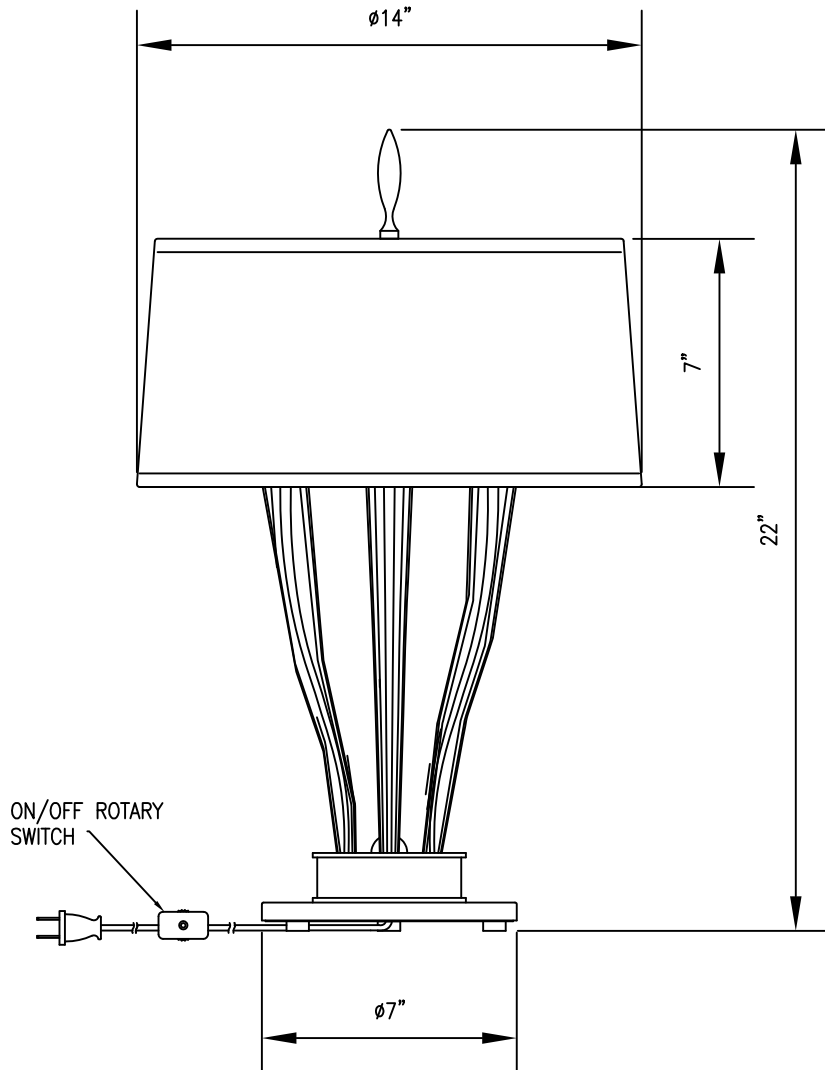

CLASSIC COLLECTION

© BALDINGER ARCHITECTURAL LIGHTING, INC.

FIXTURE WEIGHT: 5 LBS

PURCHASER: _____ DATE: _____

JOB NAME: _____ TYPE: _____ QUANTITY: _____

METAL FINISHES

- (AB) ANTIQUE BRASS
- (PB) POLISHED BRASS
- (SB) SATIN BRASS
- (SC) SATIN CHROME
- (PN) POLISHED NICKEL
- (SN) SATIN NICKEL
- (PC) POLISHED CHROME
- OTHER _____

SHADES

- (OE) WHITE SHIRRED SHADE
- (2C) IVORY SHIRRED SHADE
- (1G) WHITE SMOOTH LINEN SHADE
- (3A) BEIGE SMOOTH LINEN SHADE
- OTHER _____

LAMPING

- 3 60W CANDELABRA (120V only)
- OTHER _____

VOLTAGE

- 120V OTHER _____