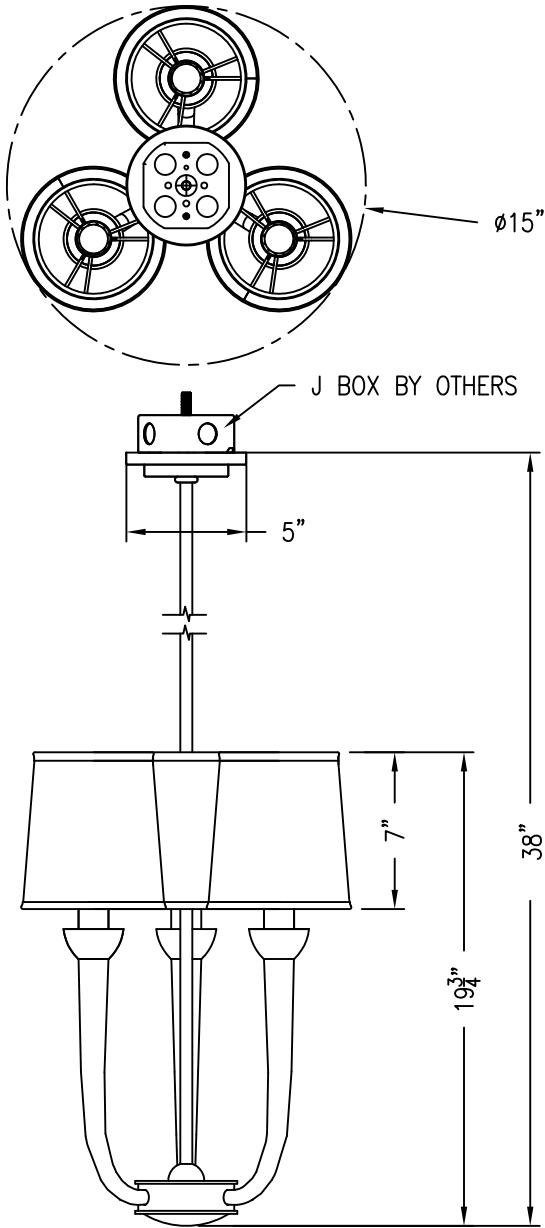

CLASSIC COLLECTION

© BALDINGER ARCHITECTURAL LIGHTING, INC.

FIXTURE WEIGHT: 25 LBS

PURCHASER: _____ DATE: _____

JOB NAME: _____ TYPE: _____ QUANTITY: _____

METAL FINISHES

- (AB) ANTIQUE BRASS
- (PB) POLISHED BRASS
- (SB) SATIN BRASS
- (SC) SATIN CHROME
- (PN) POLISHED NICKEL
- (SN) SATIN NICKEL
- (PC) POLISHED CHROME
- OTHER _____

SHADES

- (OE) WHITE SHIRRED SHADE
- (2C) IVORY SHIRRED SHADE
- (1G) WHITE SMOOTH LINEN SHADE
- (3A) BEIGE SMOOTH LINEN SHADE
- OTHER _____

LAMPING

- 3 60W CANDELABRA (120V only)
- OTHER _____

VOLTAGE

- 120V OTHER _____