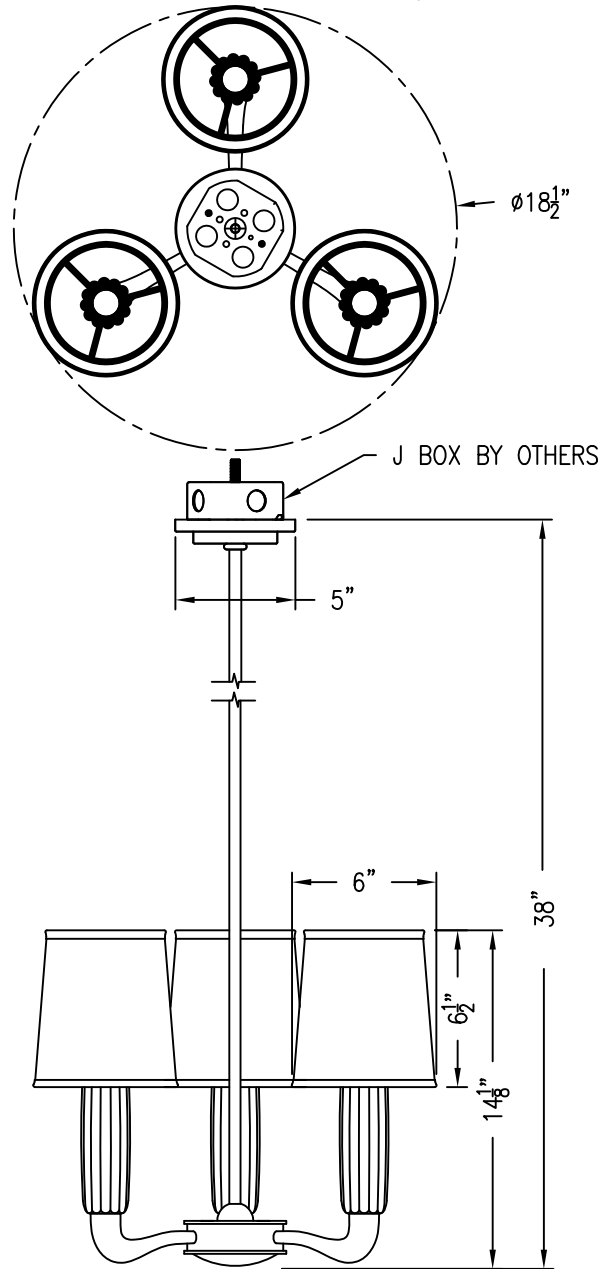

CLASSIC COLLECTION

© BALDINGER ARCHITECTURAL LIGHTING, INC.

FIXTURE WEIGHT: 25 LBS

PURCHASER: _____ DATE: _____

JOB NAME: _____ TYPE: _____ QUANTITY: _____

METAL FINISHES

- (AB) ANTIQUE BRASS
- (PB) POLISHED BRASS
- (SB) SATIN BRASS
- (SC) SATIN CHROME
- (PN) POLISHED NICKEL
- (SN) SATIN NICKEL
- (PC) POLISHED CHROME
- OTHER _____

SHADES

- (OE) WHITE SHIRRED SHADE
- (2C) IVORY SHIRRED SHADE
- (1G) WHITE SMOOTH LINEN SHADE
- (3A) BEIGE SMOOTH LINEN SHADE
- OTHER _____

LAMPING

- 3 60W CANDELABRA (120V only)
- OTHER _____

VOLTAGE

- 120V OTHER _____