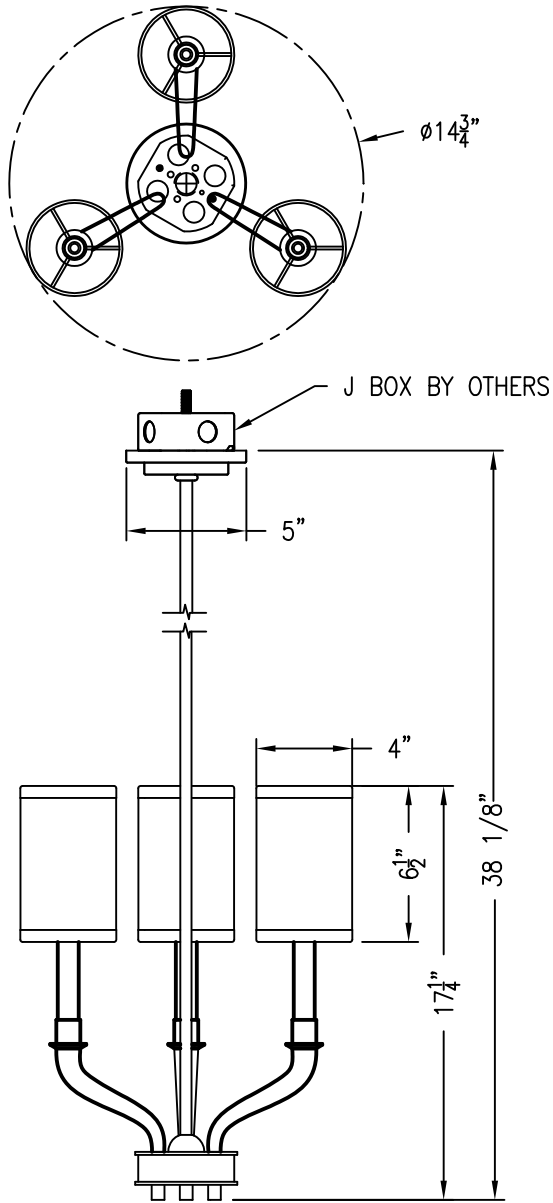

CLASSIC COLLECTION

© BALDINGER ARCHITECTURAL LIGHTING, INC.

FIXTURE WEIGHT: 25 LBS

PURCHASER: _____ DATE: _____

JOB NAME: _____ TYPE: _____ QUANTITY: _____

METAL FINISHES

- (AB) ANTIQUE BRASS
- (PB) POLISHED BRASS
- (SB) SATIN BRASS
- (SC) SATIN CHROME
- (PN) POLISHED NICKEL
- (SN) SATIN NICKEL
- (PC) POLISHED CHROME
- OTHER _____

SHADES

- (OE) WHITE SHIRRED SHADE
- (2C) IVORY SHIRRED SHADE
- (1G) WHITE SMOOTH LINEN SHADE
- (3A) BEIGE SMOOTH LINEN SHADE
- OTHER _____

LAMPING

- 3 60W CANDELABRA (120V only)
- OTHER _____

VOLTAGE

- 120V OTHER _____