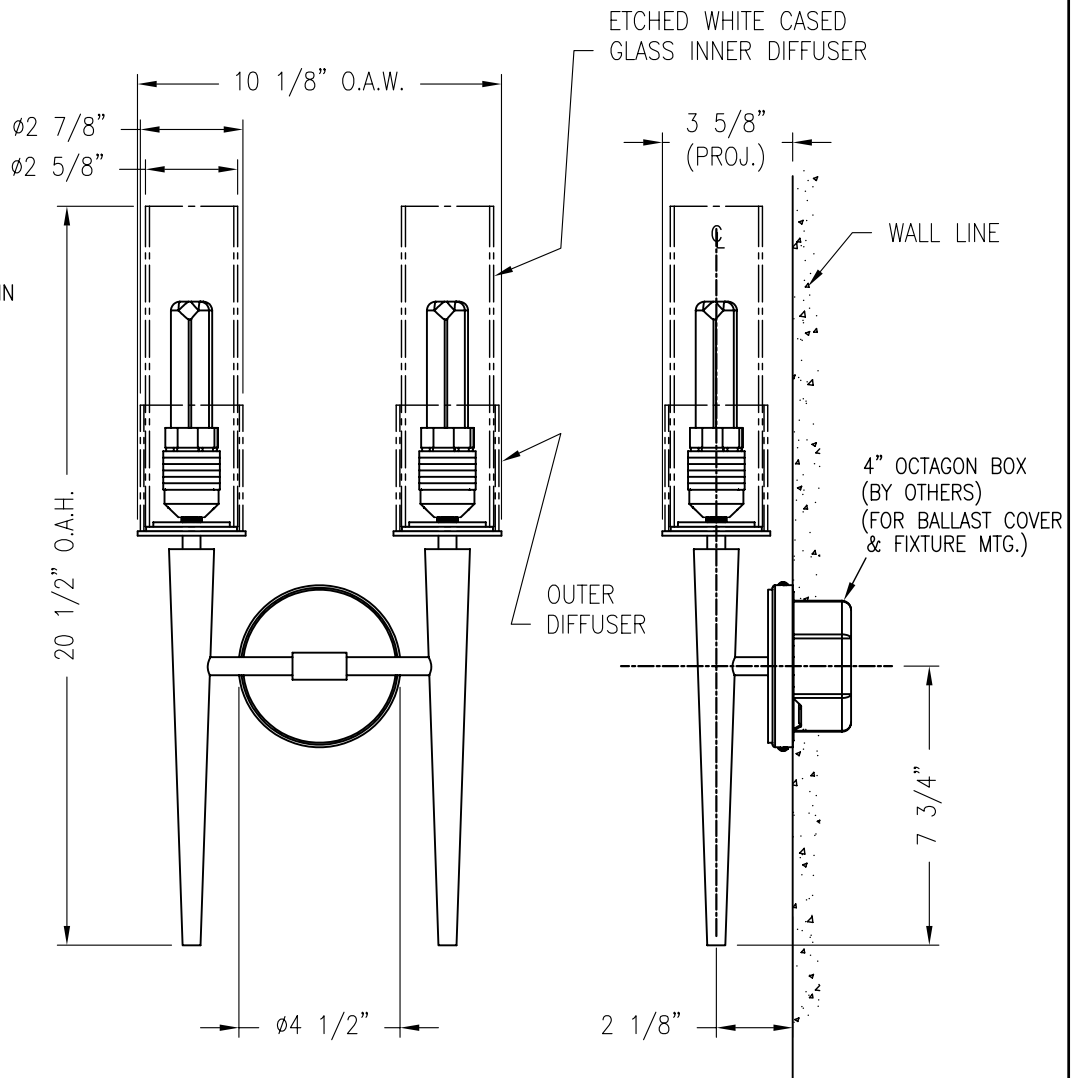

CLASSIC COLLECTION

BALDINGER ARCHITECTURAL LIGHTING, INC.

ADA COMPLIANT

FIXTURE WEIGHT: 7 LBS

PURCHASER: _____ DATE: _____

JOB NAME: _____ TYPE: _____ QUANTITY: _____

METAL FINISHES

- ☐ (PB) POLISHED BRASS
- ☐ (SB) SATIN BRASS
- ☐ (PC) POLISHED CHROME
- ☐ (SC) SATIN CHROME
- ☐ (PN) POLISHED NICKEL
- ☐ (SN) SATIN NICKEL
- ☐ OTHER _____

DIFFUSERS STANDARD INNER DIFFUSER—ETCHED WHITE CASED GLASS

- ☐ OUTER— WHITE PORCELAIN W/ROUND INDENT PATTERN
- ☐ OUTER— COBALT BLUE GLASS
- ☐ OUTER— OFF WHITE LINEN GLASS
- ☐ OTHER _____

LAMPING

- ☐ (1) 13W CFQ (see below)
- ☐ OTHER _____
- 4-PIN G24q-1 BASE,
  ELECTRONIC BALLAST

VOLTAGE

- ☐ 120V ☐ OTHER _____
- ☐ H.P.F.

JOB # _____

BALDINGER

BALDINGER ARCHITECTURAL LIGHTING INC
19-02 STEINWAY STREET, ASTORIA, NEW YORK 11105
TEL. (718) 204-5700 FAX. (718) 721-4986

SAVOY
CC3I43304

Drawn by _____ Rev. _____ Revised by _____ Rev.date: _____