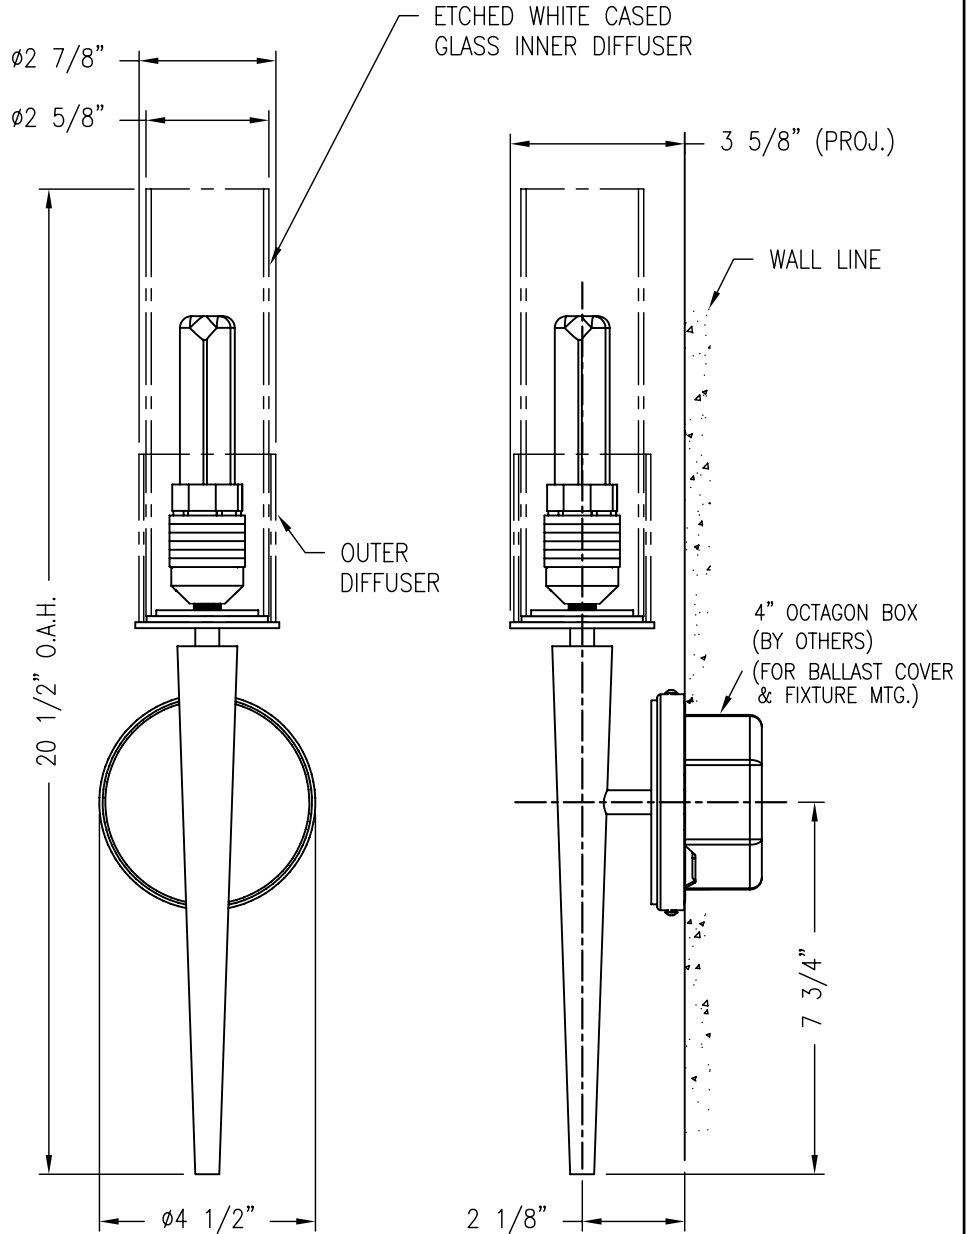

CLASSIC COLLECTION

BALDINGER ARCHITECTURAL LIGHTING, INC.

ADA COMPLIANT

FIXTURE WEIGHT: 5 LBS

PURCHASER: _____ DATE: _____

JOB NAME: _____ TYPE: _____ QUANTITY: _____

METAL FINISHES

- ☐ (PB) POLISHED BRASS
- ☐ (SB) SATIN BRASS
- ☐ (PC) POLISHED CHROME
- ☐ (SC) SATIN CHROME
- ☐ (PN) POLISHED NICKEL
- ☐ (SN) SATIN NICKEL
- ☐ OTHER _____

DIFFUSERS STANDARD INNER DIFFUSER—ETCHED WHITE CASED GLASS

- ☐ OUTER— WHITE PORCELAIN W/ROUND INDENT PATTERN
- ☐ OUTER— COBALT BLUE GLASS
- ☐ OUTER— OFF WHITE LINEN GLASS
- ☐ OTHER _____

LAMPING

- ☐ (1) CFQ 13W (see below)
- ☐ OTHER _____
- 4-PIN G24q-1 BASE,
  ELECTRONIC BALLAST

VOLTAGE

- ☐ 120V ☐ 277V ☐ OTHER _____
- ☐ H.P.F.

JOB # _____

BALDINGER

BALDINGER ARCHITECTURAL LIGHTING INC
19-02 STEINWAY STREET, ASTORIA, NEW YORK 11105
TEL. (718) 204-5700 FAX. (718) 721-4986

SAVOY
CC3143204