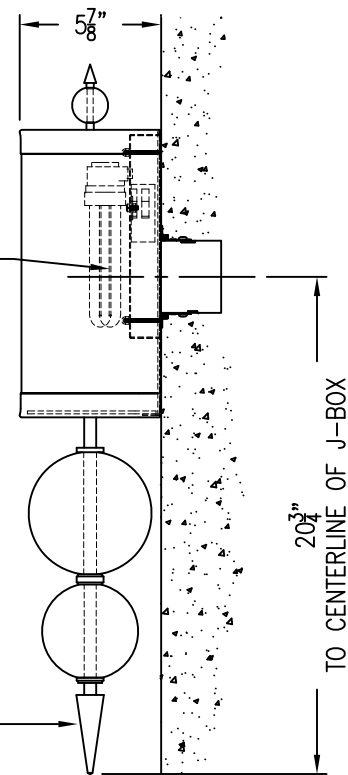

TRANSITIONAL COLLECTION

2" x 3" J-BOX (BY OTHERS)

FINISHED WALL (BY OTHERS)

TOP VIEW

WHITE ACRYLIC BOTTOM
DIFFUSER

ISOMETRIC VIEW

Ø1½" CLEAR GLASS BALL

FRONT VIEW

(1) 26W CFQ 4-PIN
G24q-3 LAMP
(BY OTHERS)

(1) ELECTRONIC
BALLAST

Ø5" CLEAR GLASS
BALL

Ø4" CLEAR GLASS
BALL

POLISHED NICKEL FINIAL

SIDE VIEW

20 3/4"
TO CENTERLINE OF J-BOX

CAUTION - DO NOT
PLACE FIXTURE IN
DIRECT SUNLIGHT