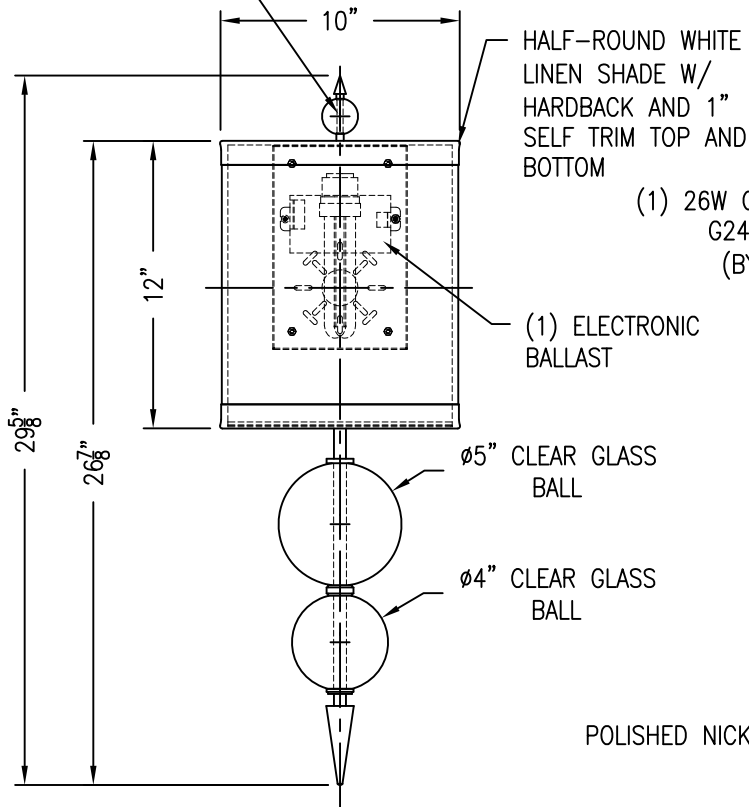

TRANSITIONAL COLLECTION

2" x 3" J-BOX (BY OTHERS)

FINISHED WALL (BY OTHERS)

TOP VIEW

WHITE ACRYLIC BOTTOM
DIFFUSER

ISOMETRIC VIEW

Ø1½" CLEAR GLASS BALL

FRONT VIEW

(1) 26W CFQ 4-PIN
G24q-3 LAMP
(BY OTHERS)

(1) ELECTRONIC
BALLAST

Ø5" CLEAR GLASS
BALL

Ø4" CLEAR GLASS
BALL

POLISHED NICKEL FINIAL

SIDE VIEW

20 3/4"
TO CENTERLINE OF J-BOX

CAUTION - DO NOT
PLACE FIXTURE IN
DIRECT SUNLIGHT