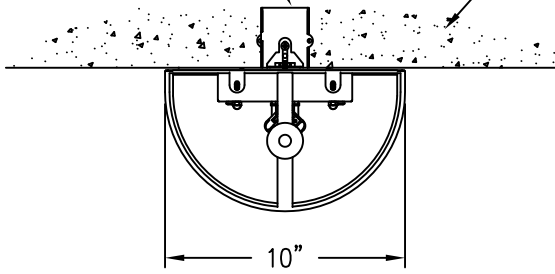

TRANSITIONAL COLLECTION

2" x 3" J-BOX (BY OTHERS)

FINISHED WALL (BY OTHERS)

TOP VIEW

WHITE ACRYLIC BOTTOM
DIFFUSER

ISOMETRIC VIEW

Ø1½" CLEAR GLASS BALL

FRONT VIEW

(1) 26W CFQ 4-PIN
G24q-3 LAMP
(BY OTHERS)

(1) ELECTRONIC
BALLAST

Ø5" CLEAR GLASS
BALL

Ø4" CLEAR GLASS
BALL

POLISHED NICKEL FINIAL

SIDE VIEW

20 3/4"
TO CENTERLINE OF J-BOX

CAUTION - DO NOT
PLACE FIXTURE IN
DIRECT SUNLIGHT