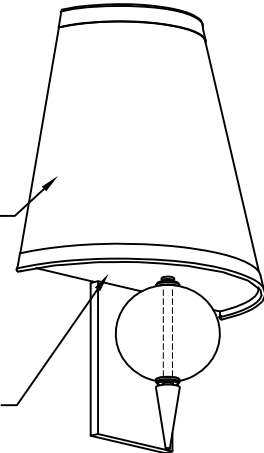

TRANSITIONAL COLLECTION

TAPERED HALF-ROUND WHITE LINEN SHADE W/ HARBACK AND 1" SELF-TRIM TOP AND BOTTOM

WHITE ACRYLIC BOTTOM DIFFUSER

(1) ELECTRONIC BALLAST
(1) 26W CFQ G24q-3 LAMP (BY OTHERS)

ADDITIONAL MOUNT HOLES

Ø5" CLEAR GLASS BALL

POLISHED NICKEL FINIAL

POLISHED STAINLESS STEEL

ISOMETRIC VIEW

CAUTION - DO NOT PLACE FIXTURE IN DIRECT SUNLIGHT

PURCHASER: _____ DATE: 7/28/09

JOB NAME: _____ TYPE: _____ QUANTITY: _____