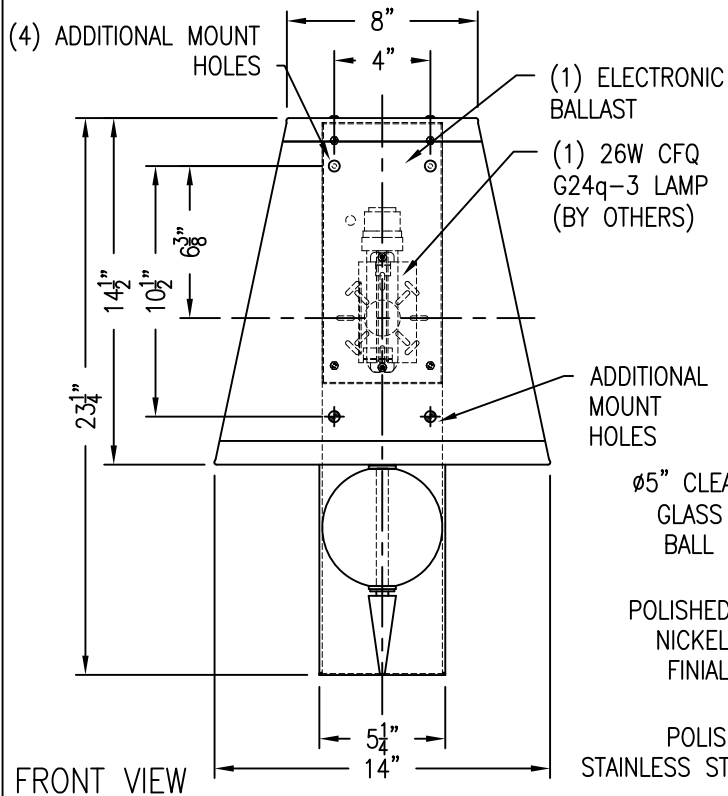

TRANSITIONAL COLLECTION

TAPERED HALF-ROUND WHITE LINEN SHADE W/ HARBACK AND 1" SELF-TRIM TOP AND BOTTOM

WHITE ACRYLIC BOTTOM DIFFUSER

(1) ELECTRONIC BALLAST
(1) 26W CFQ G24q-3 LAMP (BY OTHERS)

ADDITIONAL MOUNT HOLES

Ø5" CLEAR GLASS BALL

POLISHED NICKEL FINIAL

POLISHED STAINLESS STEEL

ISOMETRIC VIEW

CAUTION - DO NOT PLACE FIXTURE IN DIRECT SUNLIGHT

PURCHASER: _____ DATE: 7/28/09

JOB NAME: _____ TYPE: _____ QUANTITY: _____