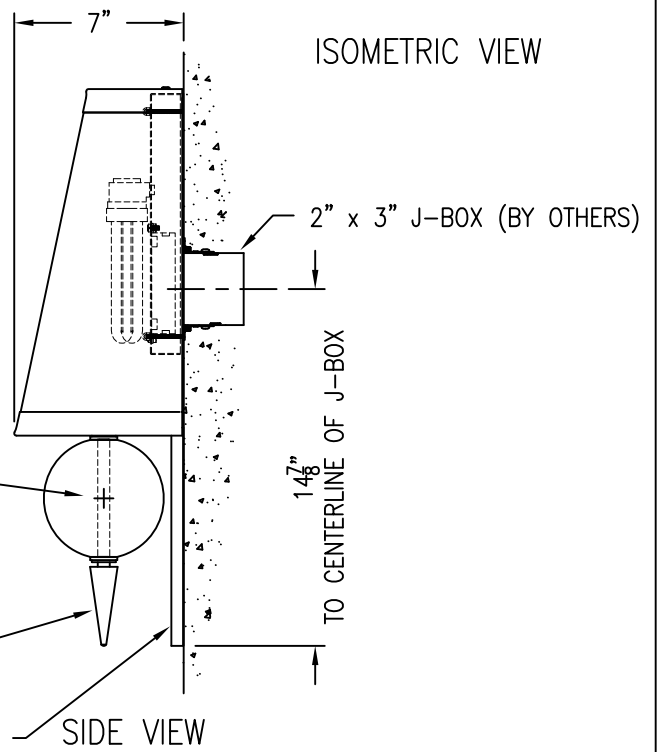

TRANSITIONAL COLLECTION

TAPERED HALF-ROUND WHITE LINEN SHADE W/ HARBACK AND 1" SELF-TRIM TOP AND BOTTOM

WHITE ACRYLIC BOTTOM DIFFUSER

(1) ELECTRONIC BALLAST
(1) 26W CFQ G24q-3 LAMP (BY OTHERS)

ADDITIONAL MOUNT HOLES

Ø5" CLEAR GLASS BALL

POLISHED NICKEL FINIAL

POLISHED STAINLESS STEEL

ISOMETRIC VIEW

CAUTION - DO NOT PLACE FIXTURE IN DIRECT SUNLIGHT

PURCHASER: _____ DATE: 7/28/09

JOB NAME: _____ TYPE: _____ QUANTITY: _____