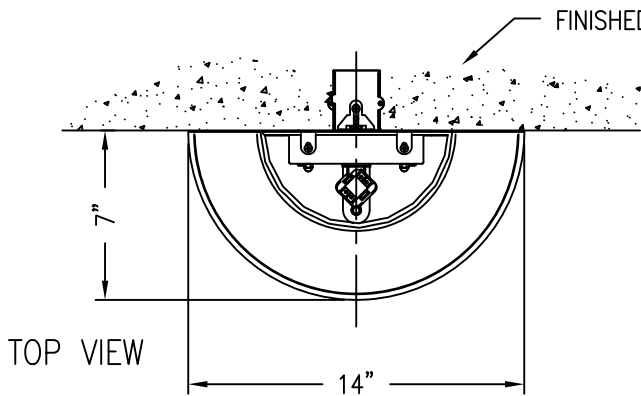

TRANSITIONAL COLLECTION

TAPERED HALF-ROUND WHITE LINEN SHADE W/ HARBACK AND 1" SELF-TRIM TOP AND BOTTOM

WHITE ACRYLIC BOTTOM DIFFUSER

(1) ELECTRONIC BALLAST
(1) 26W CFQ G24q-3 LAMP (BY OTHERS)

ADDITIONAL MOUNT HOLES

Ø5" CLEAR GLASS BALL

POLISHED NICKEL FINIAL

POLISHED STAINLESS STEEL

ISOMETRIC VIEW

CAUTION - DO NOT PLACE FIXTURE IN DIRECT SUNLIGHT

PURCHASER: _____ DATE: 7/28/09

JOB NAME: _____ TYPE: _____ QUANTITY: _____