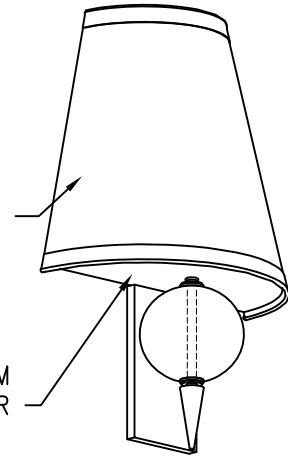

# TRANSITIONAL COLLECTION

TAPERED HALF-ROUND WHITE LINEN SHADE W/ HARDBACK AND 1" SELF-TRIM TOP AND BOTTOM

WHITE ACRYLIC BOTTOM DIFFUSER

CAUTION - DO NOT PLACE FIXTURE IN DIRECT SUNLIGHT

PURCHASER: \_\_\_\_\_ DATE: 7/28/09