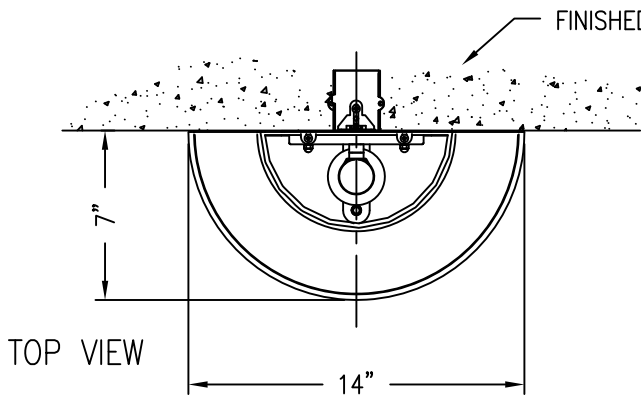

# TRANSITIONAL COLLECTION

TAPERED HALF-ROUND WHITE LINEN SHADE W/ HARDBACK AND 1" SELF-TRIM TOP AND BOTTOM

WHITE ACRYLIC BOTTOM DIFFUSER

CAUTION - DO NOT PLACE FIXTURE IN DIRECT SUNLIGHT

PURCHASER: \_\_\_\_\_ DATE: 7/28/09