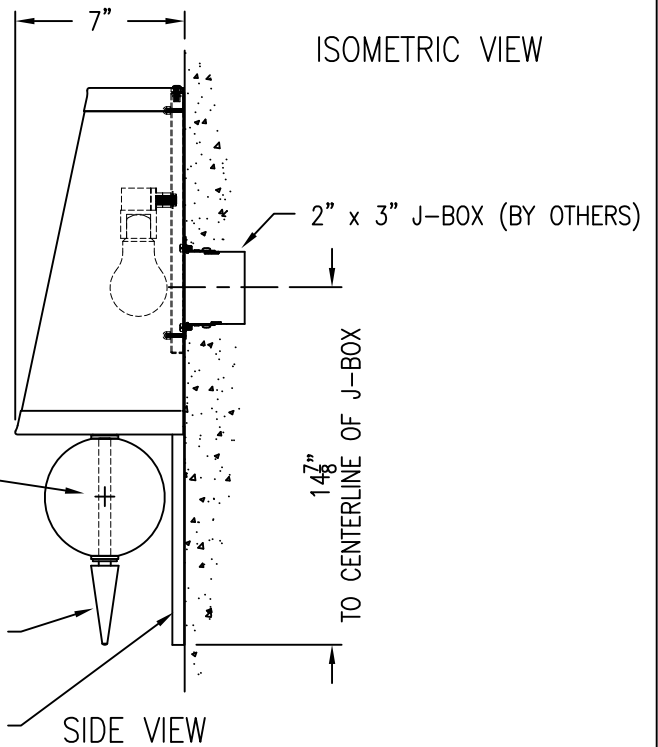

# TRANSITIONAL COLLECTION

TAPERED HALF-ROUND WHITE LINEN SHADE W/ HARDBACK AND 1" SELF-TRIM TOP AND BOTTOM

WHITE ACRYLIC BOTTOM DIFFUSER

CAUTION - DO NOT PLACE FIXTURE IN DIRECT SUNLIGHT

PURCHASER: \_\_\_\_\_ DATE: 7/28/09