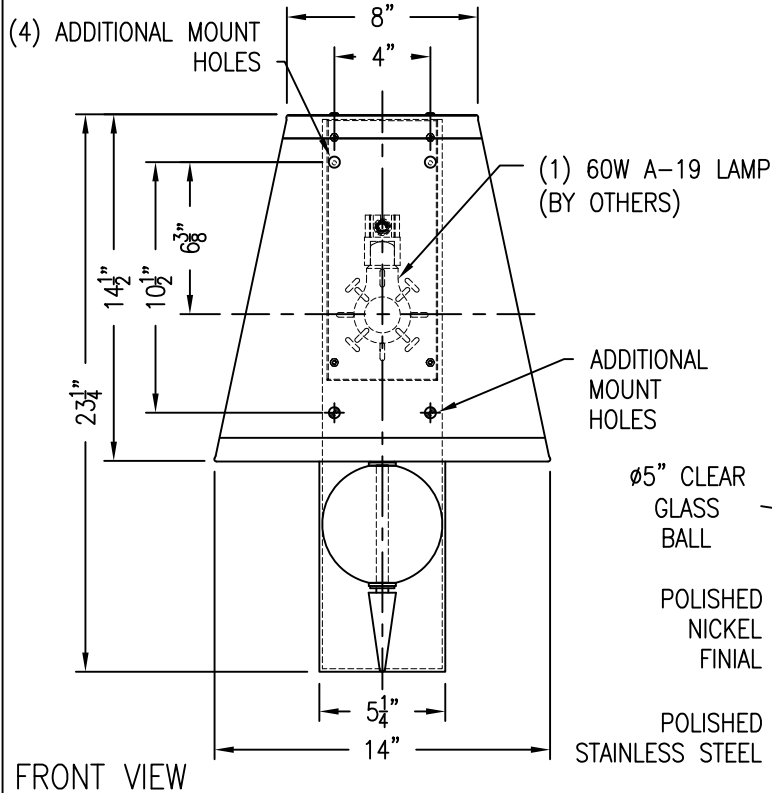

# TRANSITIONAL COLLECTION

TAPERED HALF-ROUND WHITE LINEN SHADE W/ HARDBACK AND 1" SELF-TRIM TOP AND BOTTOM

WHITE ACRYLIC BOTTOM DIFFUSER

CAUTION - DO NOT PLACE FIXTURE IN DIRECT SUNLIGHT

PURCHASER: \_\_\_\_\_ DATE: 7/28/09

JOB NAME: \_\_\_\_\_ TYPE: \_\_\_\_\_ QUANTITY: \_\_\_\_\_

METAL FINISHES  
 (PN) POLISHED NICKEL  
 OTHER \_\_\_\_\_

DIFFUSERS  
 (1G) WHITE SMOOTH LINEN SHADE  
 OTHER \_\_\_\_\_

LAMPING  
 (1) 60W A-19 MED. BASE (120V only)  
 OTHER \_\_\_\_\_