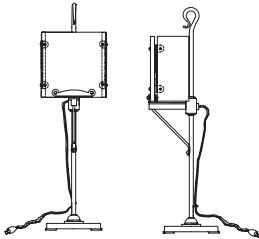

BALDINGER MICHAEL GRAVES COLLECTION

TL7

BALDINGER MICHAEL GRAVES COLLECTION

MODEL NO. &
DIMENSIONS

METAL FINISHES

DIFFUSERS

LAMPING
OPTIONS

GIULIA TABLE LAMP

MG28182-T0
Width: 6" to 12" w/
doors open
Base: 5 1/4"x5 1/4"
Height: 20"
Weight: 9 Lbs.

AB Antique Brass
PB Polished Brass
SB Satin Brass
PC Polished Chrome
SC Satin Chrome
PN Polished Nickel
SN Satin Nickel
EB Painted Etruscan
Bronze