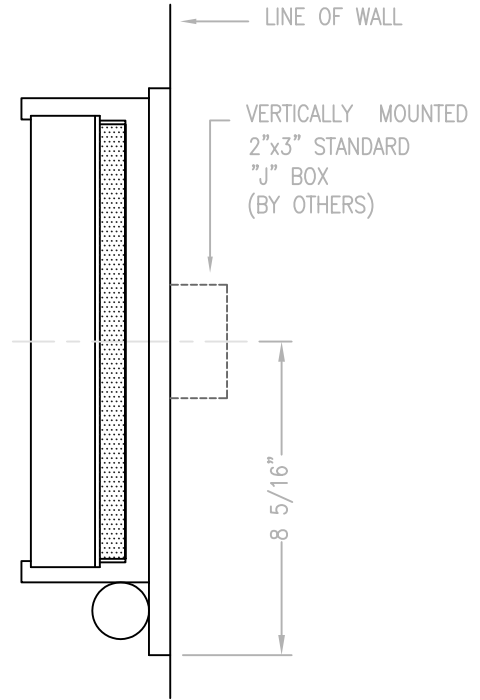

CLASSIC COLLECTION

TOP VIEW

FRONT VIEW

SIDE VIEW

© BALDINGER ARCHITECTURAL LIGHTING, INC.

FIXTURE WEIGHT: 7 LBS

PURCHASER: _____ DATE: 5/31/01

JOB NAME: _____ TYPE: _____ QUANTITY: _____