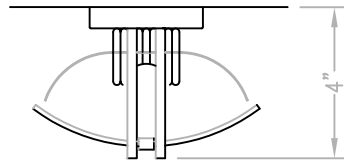

CLASSIC COLLECTION

TOP VIEW

FRONT VIEW

SIDE VIEW

© BALDINGER ARCHITECTURAL LIGHTING, INC.

FIXTURE WEIGHT: 7 LBS

PURCHASER: _____ DATE: 5/31/01

JOB NAME: _____ TYPE: _____ QUANTITY: _____