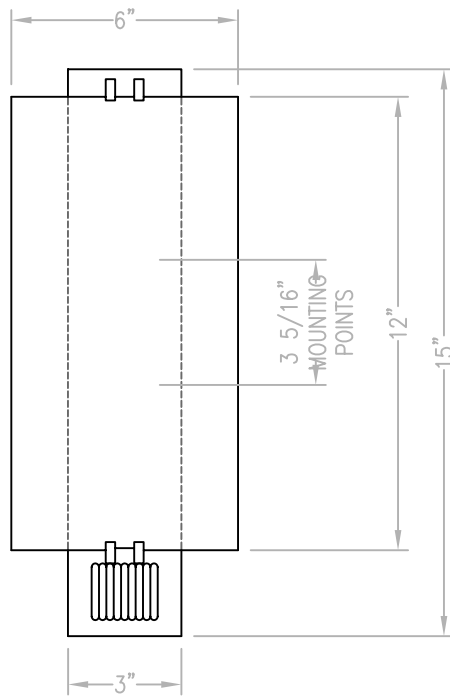

CLASSIC COLLECTION

TOP VIEW

FRONT VIEW

SIDE VIEW

© BALDINGER ARCHITECTURAL LIGHTING, INC.

FIXTURE WEIGHT: 7 LBS

PURCHASER: _____ DATE: 5/31/01

JOB NAME: _____ TYPE: _____ QUANTITY: _____