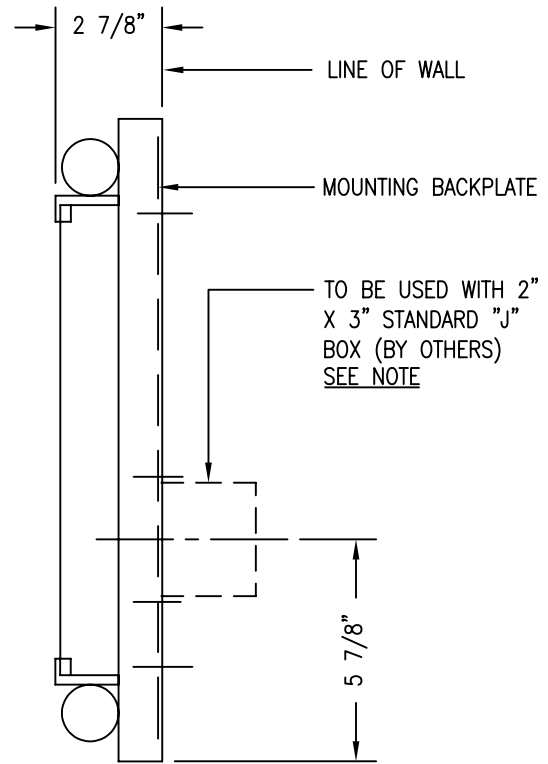

CLASSIC COLLECTION

FRONT VIEW

SIDE VIEW

NOTE

FIXTURE CAN BE MOUNTED HORIZONTALLY OR VERTICALLY. JUNCTION BOX TO BE MOUNTED HORIZONTALLY OR VERTICALLY FOLLOWING ORIENTATION OF FIXTURE.

© BALDINGER ARCHITECTURAL LIGHTING, INC.