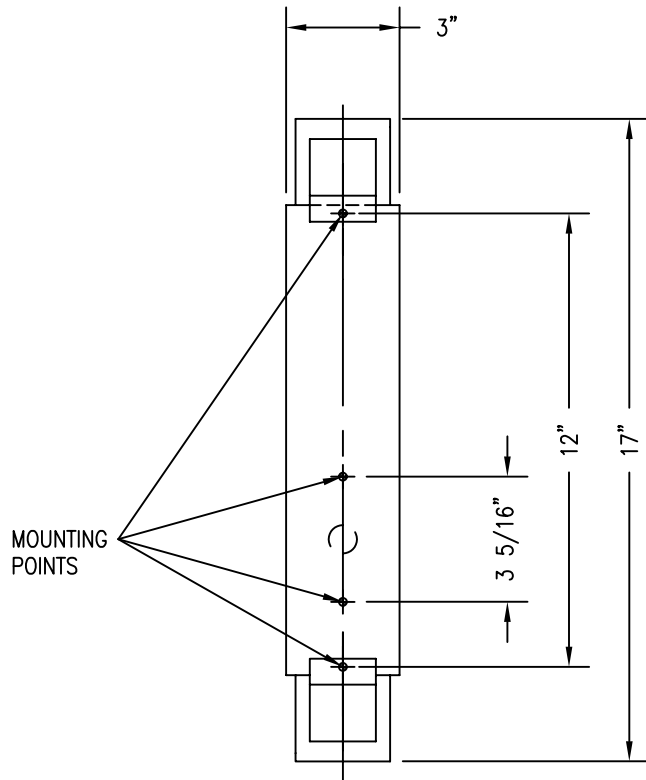

CLASSIC COLLECTION

FRONT VIEW

SIDE VIEW

NOTE

FIXTURE CAN BE MOUNTED HORIZONTALLY OR VERTICALLY. JUNCTION BOX TO BE MOUNTED HORIZONTALLY OR VERTICALLY FOLLOWING ORIENTATION OF FIXTURE.

© BALDINGER ARCHITECTURAL LIGHTING, INC.

LE SAX
CC29456