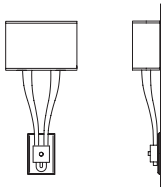

QUINT DOUBLE ARM

ADA COMPLIANT

CC30685

3/4 Shade
Width: 9 3/4"
Height: 20 3/8"
Shade Height: 6 1/2"
Projection: 4"
Weight: 5 Lbs.

AB Antique Brass
PB Polished Brass
SB Satin Brass
PN Polished Nickel
SN Satin Nickel
PC Polished Chrome
SC Satin Chrome

0E White Shirred Shade
2C Ivory Shirred Shade
1G White Smooth Linen Shade
3A Beige Smooth Linen Shade

19H 2x13W CFQ 4-pin
G24q-1 Base
3 120V - 277V Universal