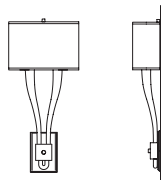

42I 1x60W B-10
Candelabra Base
1 120V only

QUINT DOUBLE ARM

ADA COMPLIANT

CC30685

3/4 Shade
Width: 9 3/4"
Height: 20 3/8"
Shade Height: 6 1/2"
Projection: 4"
Weight: 5 Lbs.

AB Antique Brass
PB Polished Brass
SB Satin Brass
PN Polished Nickel
SN Satin Nickel
PC Polished Chrome
SC Satin Chrome

0E White Shirred Shade
2C Ivory Shirred Shade
1G White Smooth Linen Shade
3A Beige Smooth Linen Shade

19H 2x13W CFQ 4-pin
G24q-1 Base
3 120V - 277V Universal

CC30685-FO

Full Oval Shade
Width: 9 3/4"
Height: 20 3/8"
Shade Height: 6 1/2"
Projection: 4"
Weight: 5 Lbs.