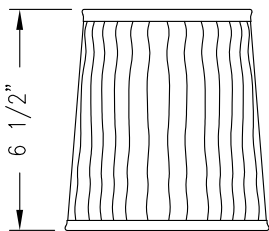

CLASSIC COLLECTION

(3A) BEIGE SMOOTH LINEN SHADE
(1G) WHITE SMOOTH LINEN SHADE

(2C) IVORY SHIRRED SHADE
(0E) WHITE SHIRRED SHADE

TO BE USED WITH
2" X 3" J-BOX
MOUNTED
VERTICALLY
(BY OTHERS)

MOUNTING LOCATION
BEHIND CANOPY