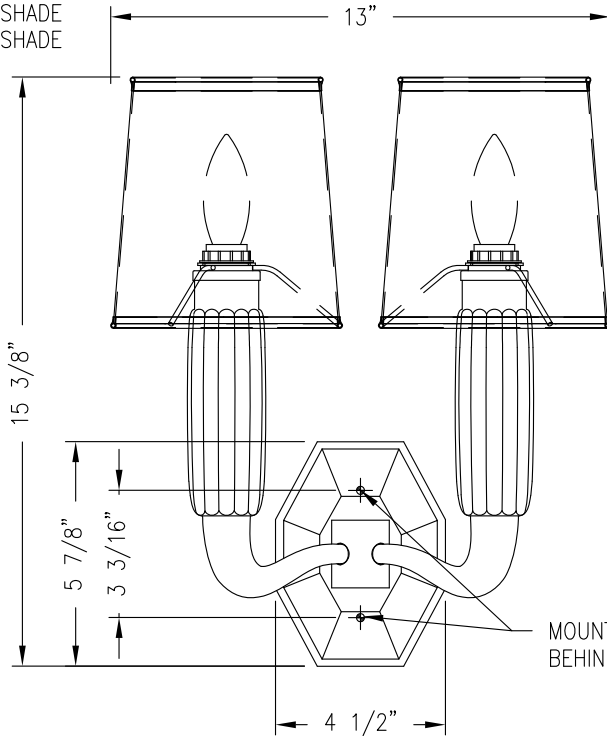

CLASSIC COLLECTION

(3A) BEIGE SMOOTH LINEN SHADE
(1G) WHITE SMOOTH LINEN SHADE

(2C) IVORY SHIRRED SHADE
(0E) WHITE SHIRRED SHADE

TO BE USED WITH
2" X 3" J-BOX
MOUNTED
VERTICALLY
(BY OTHERS)

MOUNTING LOCATION
BEHIND CANOPY

© BALDINGER ARCHITECTURAL LIGHTING, INC.

FIXTURE WEIGHT: 9 LBS

PURCHASER: _____ DATE: _____

JOB NAME: _____ TYPE: _____ QUANTITY: _____

METAL FINISHES

- (AB) ANTIQUE BRASS
- (PB) POLISHED BRASS
- (SB) SATIN BRASS
- (PC) POLISHED CHROME
- (SC) SATIN CHROME
- (PN) POLISHED NICKEL
- (SN) SATIN NICKEL
- OTHER _____