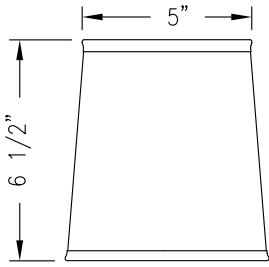

CLASSIC COLLECTION

(3A) BEIGE SMOOTH LINEN SHADE
(1G) WHITE SMOOTH LINEN SHADE

(2C) IVORY SHIRRED SHADE
(0E) WHITE SHIRRED SHADE

TO BE USED WITH
2" X 3" J-BOX
MOUNTED
VERTICALLY
(BY OTHERS)

MOUNTING LOCATION
BEHIND CANOPY