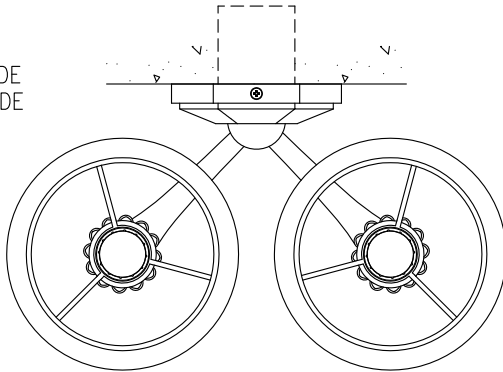

CLASSIC COLLECTION

(3A) BEIGE SMOOTH LINEN SHADE
(1G) WHITE SMOOTH LINEN SHADE

(2C) IVORY SHIRRED SHADE
(0E) WHITE SHIRRED SHADE

TO BE USED WITH
2" X 3" J-BOX
MOUNTED
VERTICALLY
(BY OTHERS)

MOUNTING LOCATION
BEHIND CANOPY

© BALDINGER ARCHITECTURAL LIGHTING, INC.

FIXTURE WEIGHT: 9 LBS

PURCHASER: _____ DATE: _____

JOB NAME: _____ TYPE: _____ QUANTITY: _____

METAL FINISHES

- (AB) ANTIQUE BRASS
- (PB) POLISHED BRASS
- (SB) SATIN BRASS
- (PC) POLISHED CHROME
- (SC) SATIN CHROME
- (PN) POLISHED NICKEL
- (SN) SATIN NICKEL
- OTHER _____