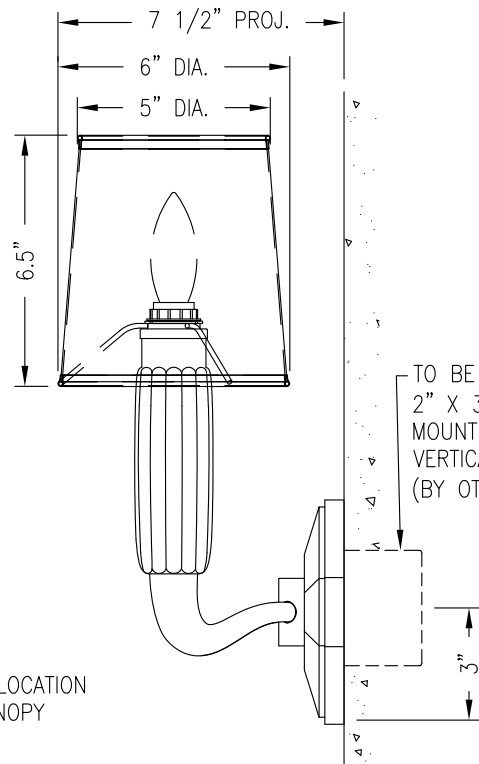

CLASSIC COLLECTION

(3A) BEIGE SMOOTH LINEN SHADE
(1G) WHITE SMOOTH LINEN SHADE

(2C) IVORY SHIRRED SHADE
(0E) WHITE SHIRRED SHADE

TO BE USED WITH
2" X 3" J-BOX
MOUNTED
VERTICALLY
(BY OTHERS)

MOUNTING LOCATION
BEHIND CANOPY

© BALDINGER ARCHITECTURAL LIGHTING, INC.

FIXTURE WEIGHT: 9 LBS

PURCHASER: _____ DATE: _____

JOB NAME: _____ TYPE: _____ QUANTITY: _____

METAL FINISHES

- (AB) ANTIQUE BRASS
- (PB) POLISHED BRASS
- (SB) SATIN BRASS
- (PC) POLISHED CHROME
- (SC) SATIN CHROME
- (PN) POLISHED NICKEL
- (SN) SATIN NICKEL
- OTHER _____