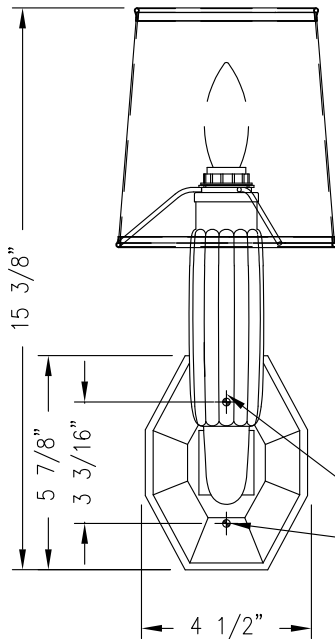

CLASSIC COLLECTION

(3A) BEIGE SMOOTH LINEN SHADE
(1G) WHITE SMOOTH LINEN SHADE

(2C) IVORY SHIRRED SHADE
(OE) WHITE SHIRRED SHADE

TO BE USED WITH 2"x3"
STANDARD J-BOX
MOUNTED VERTICALLY
(BY OTHERS)

MOUNTING LOCATIONS

BALDINGER ARCHITECTURAL LIGHTING, INC.

FIXTURE WEIGHT: 7 LBS

PURCHASER: _____ DATE: _____

JOB NAME: _____ TYPE: _____ QUANTITY: _____

METAL FINISHES

- (AB) ANTIQUE BRASS
- (PB) POLISHED BRASS
- (SB) SATIN BRASS
- (PC) POLISHED CHROME
- (SC) SATIN CHROME
- (PN) POLISHED NICKEL
- (SN) SATIN NICKEL
- OTHER _____