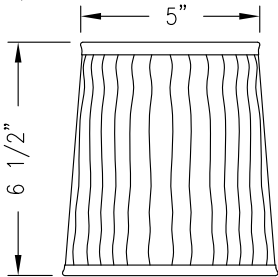

CLASSIC COLLECTION

(3A) BEIGE SMOOTH LINEN SHADE
(1G) WHITE SMOOTH LINEN SHADE

(2C) IVORY SHIRRED SHADE
(OE) WHITE SHIRRED SHADE

TO BE USED WITH 2"x3"
STANDARD J-BOX
MOUNTED VERTICALLY
(BY OTHERS)

MOUNTING LOCATIONS