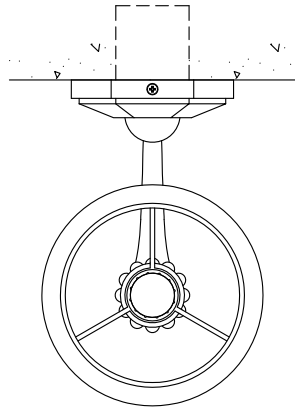

CLASSIC COLLECTION

(3A) BEIGE SMOOTH LINEN SHADE
(1G) WHITE SMOOTH LINEN SHADE

(2C) IVORY SHIRRED SHADE
(OE) WHITE SHIRRED SHADE

TO BE USED WITH 2"x3"
STANDARD J-BOX
MOUNTED VERTICALLY
(BY OTHERS)

MOUNTING LOCATIONS

BALDINGER ARCHITECTURAL LIGHTING, INC.

FIXTURE WEIGHT: 7 LBS

PURCHASER: _____ DATE: _____

JOB NAME: _____ TYPE: _____ QUANTITY: _____

METAL FINISHES

- (AB) ANTIQUE BRASS
- (PB) POLISHED BRASS
- (SB) SATIN BRASS
- (PC) POLISHED CHROME
- (SC) SATIN CHROME
- (PN) POLISHED NICKEL
- (SN) SATIN NICKEL
- OTHER _____