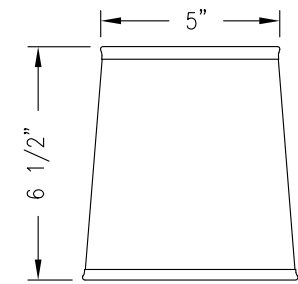

CLASSIC COLLECTION

(3A) BEIGE SMOOTH LINEN SHADE
(1G) WHITE SMOOTH LINEN SHADE

(2C) IVORY SHIRRED SHADE
(OE) WHITE SHIRRED SHADE

TO BE USED WITH 2"x3"
STANDARD J-BOX
MOUNTED VERTICALLY
(BY OTHERS)

MOUNTING LOCATIONS