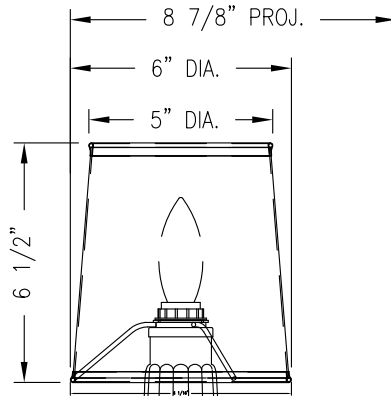

CLASSIC COLLECTION

(3A) BEIGE SMOOTH LINEN SHADE
(1G) WHITE SMOOTH LINEN SHADE

(2C) IVORY SHIRRED SHADE
(OE) WHITE SHIRRED SHADE

TO BE USED WITH 2"x3"
STANDARD J-BOX
MOUNTED VERTICALLY
(BY OTHERS)

MOUNTING LOCATIONS