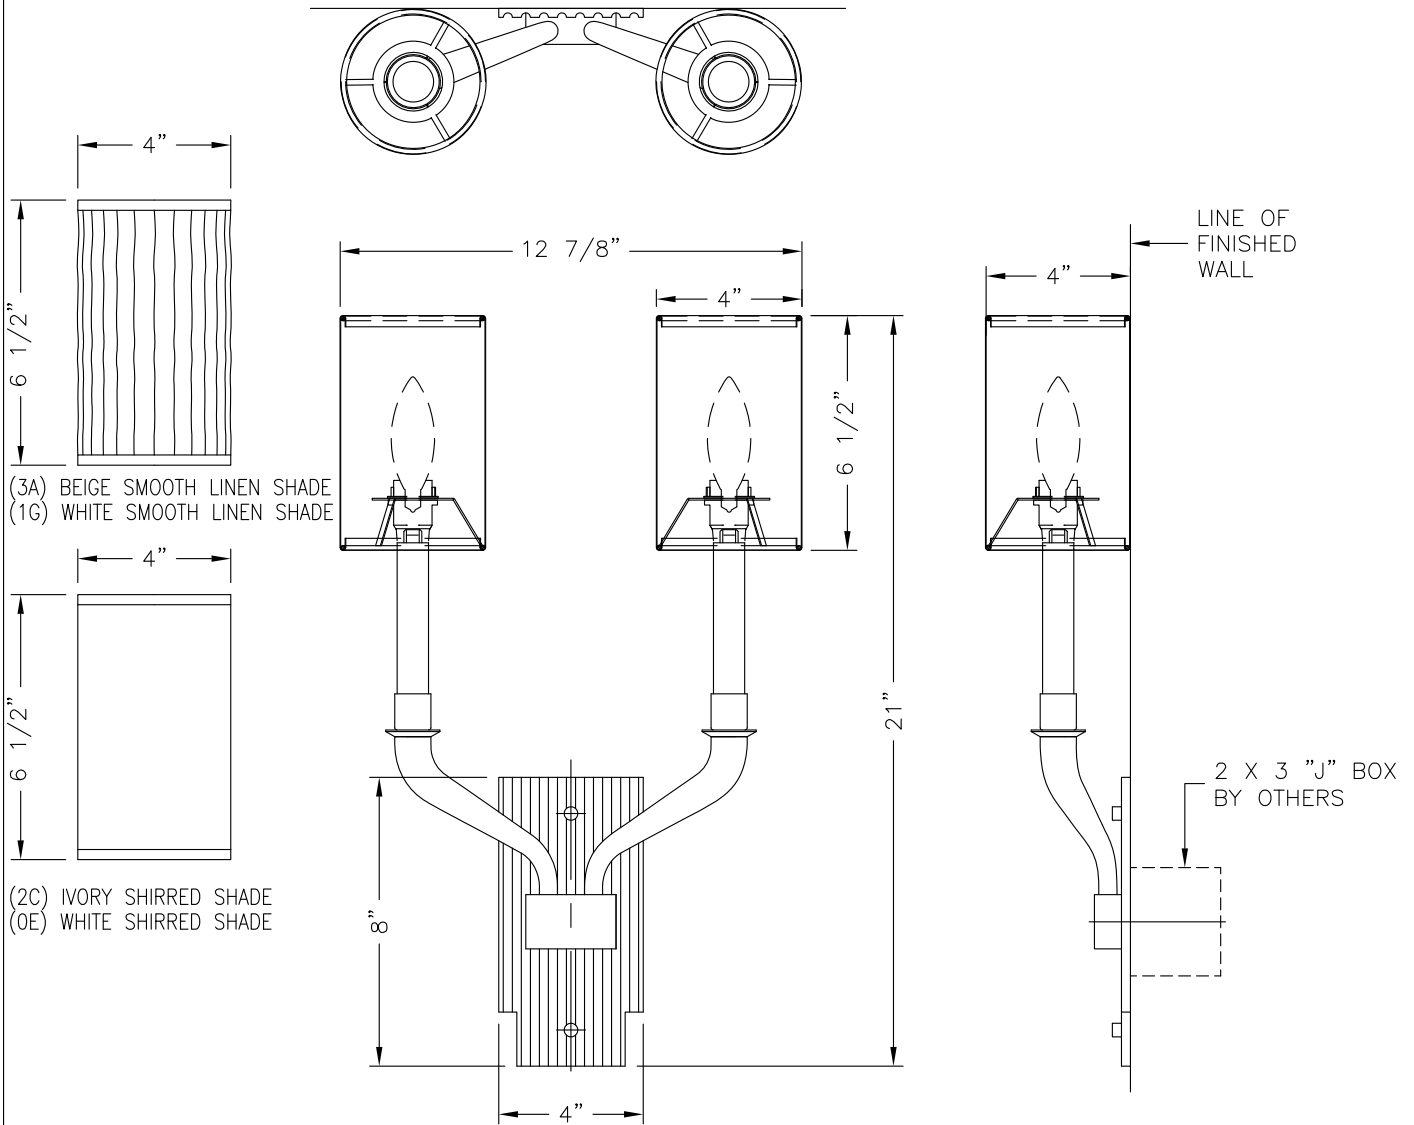

CLASSIC COLLECTION

© BALDINGER ARCHITECTURAL LIGHTING, INC.

FIXTURE WEIGHT: 6 LBS

PURCHASER: _____ DATE: _____

JOB NAME: _____ TYPE: _____ QUANTITY: _____

METAL FINISHES

- (AB) ANTIQUE BRASS
- (PB) POLISHED BRASS
- (SB) SATIN BRASS
- (PC) POLISHED CHROME
- (SC) SATIN CHROME
- (PN) POLISHED NICKEL
- (SN) SATIN NICKEL
- OTHER _____