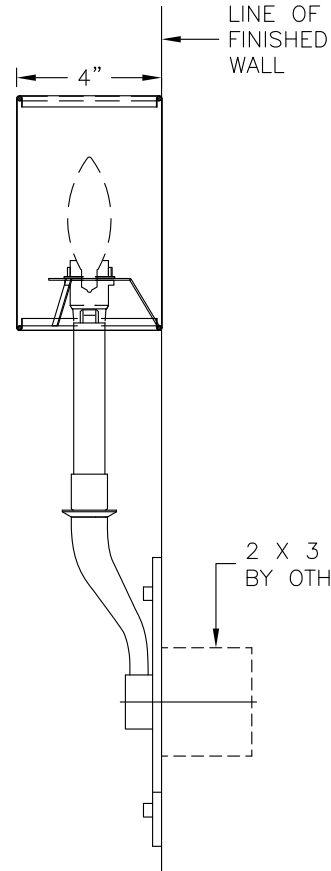

CLASSIC COLLECTION

(3A) BEIGE SMOOTH LINEN SHADE
(1G) WHITE SMOOTH LINEN SHADE

(2C) IVORY SHIRRED SHADE
(0E) WHITE SHIRRED SHADE

© BALDINGER ARCHITECTURAL LIGHTING, INC.

FIXTURE WEIGHT: 4 LBS

PURCHASER: _____ DATE: _____