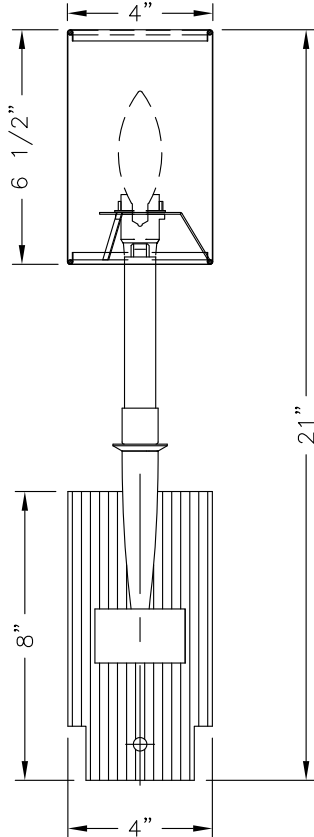

CLASSIC COLLECTION

(3A) BEIGE SMOOTH LINEN SHADE
(1G) WHITE SMOOTH LINEN SHADE

(2C) IVORY SHIRRED SHADE
(0E) WHITE SHIRRED SHADE

© BALDINGER ARCHITECTURAL LIGHTING, INC.

FIXTURE WEIGHT: 4 LBS

PURCHASER: _____ DATE: _____