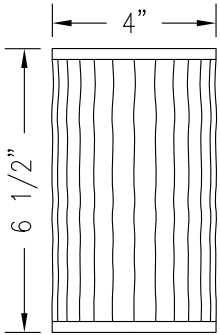

CLASSIC COLLECTION

(3A) BEIGE SMOOTH LINEN SHADE
(1G) WHITE SMOOTH LINEN SHADE

(2C) IVORY SHIRRED SHADE
(0E) WHITE SHIRRED SHADE

© BALDINGER ARCHITECTURAL LIGHTING, INC.

FIXTURE WEIGHT: 4 LBS

PURCHASER: _____ DATE: _____