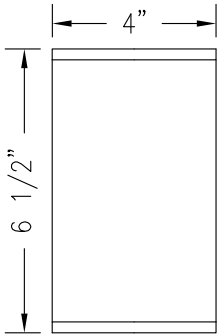

CLASSIC COLLECTION

(3A) BEIGE SMOOTH LINEN SHADE
(1G) WHITE SMOOTH LINEN SHADE

(2C) IVORY SHIRRED SHADE
(0E) WHITE SHIRRED SHADE

© BALDINGER ARCHITECTURAL LIGHTING, INC.

FIXTURE WEIGHT: 4 LBS

PURCHASER: _____ DATE: _____