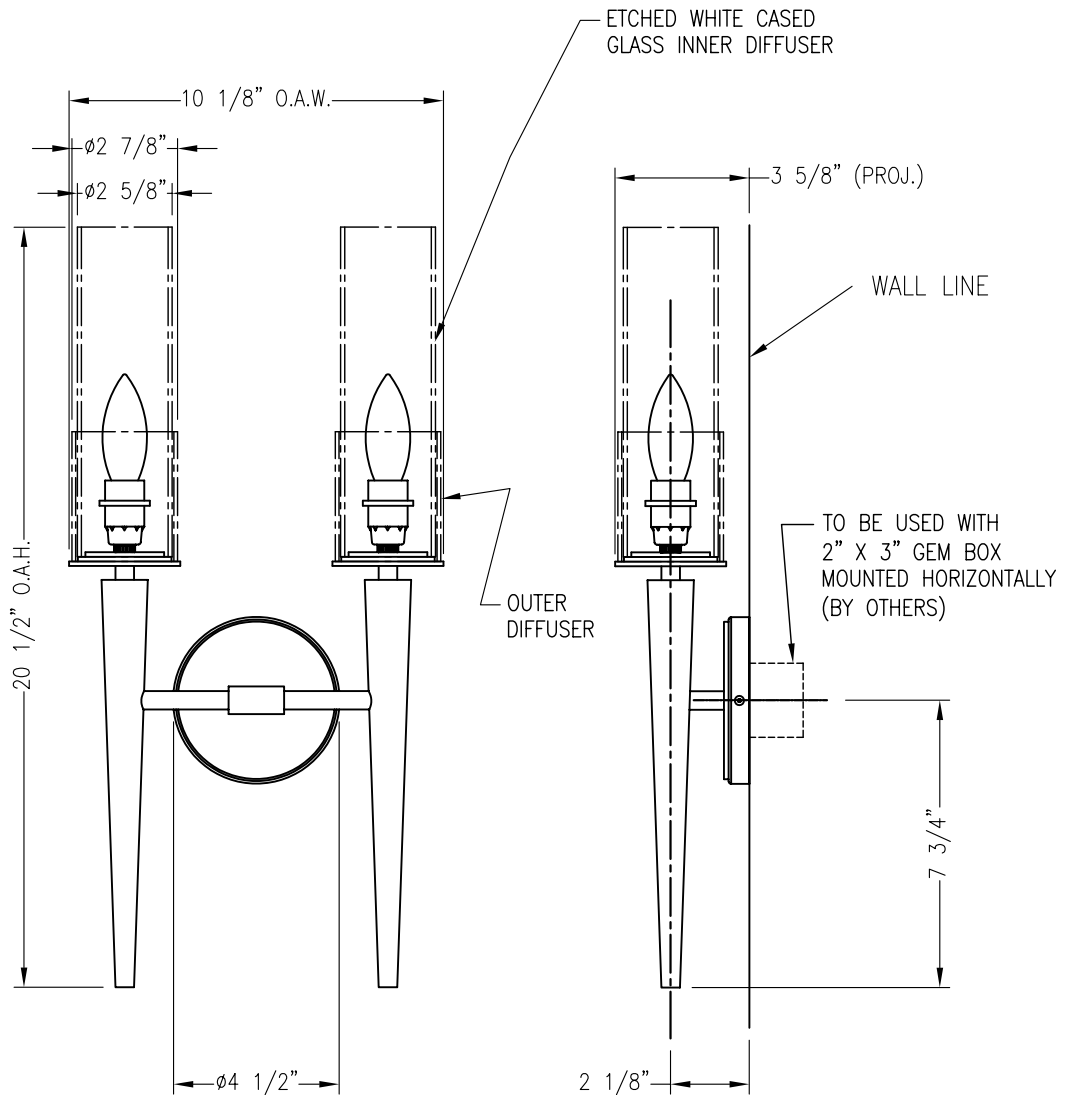

# CLASSIC COLLECTION

(OP)  
OUTER DIFFUSER—WHITE PORCELAIN  
W/ROUND INDENT PATTERN

(9G)  
OUTER DIFFUSER—  
COBALT BLUE GLASS

(OH)  
OUTER DIFFUSER—  
OFF WHITE LINEN GLASS

BALDINGER ARCHITECTURAL LIGHTING, INC.

ADA COMPLIANT

FIXTURE WEIGHT: 7 LBS

PURCHASER: \_\_\_\_\_ DATE: \_\_\_\_\_

JOB NAME: \_\_\_\_\_ TYPE: \_\_\_\_\_ QUANTITY: \_\_\_\_\_

**METAL FINISHES**

- (PB) POLISHED BRASS
- (SB) SATIN BRASS
- (PC) POLISHED CHROME
- (SC) SATIN CHROME
- (PN) POLISHED NICKEL
- (SN) SATIN NICKEL
- OTHER \_\_\_\_\_

**DIFFUSERS STANDARD INNER DIFFUSER—ETCHED WHITE CASED GLASS**

- OUTER— WHITE PORCELAIN W/ROUND INDENT PATTERN
- OUTER— COBALT BLUE GLASS
- OUTER— OFF WHITE LINEN GLASS
- OTHER \_\_\_\_\_

**LAMPING**

- (2) 60W B-10 CAND. (120V only)
- OTHER \_\_\_\_\_