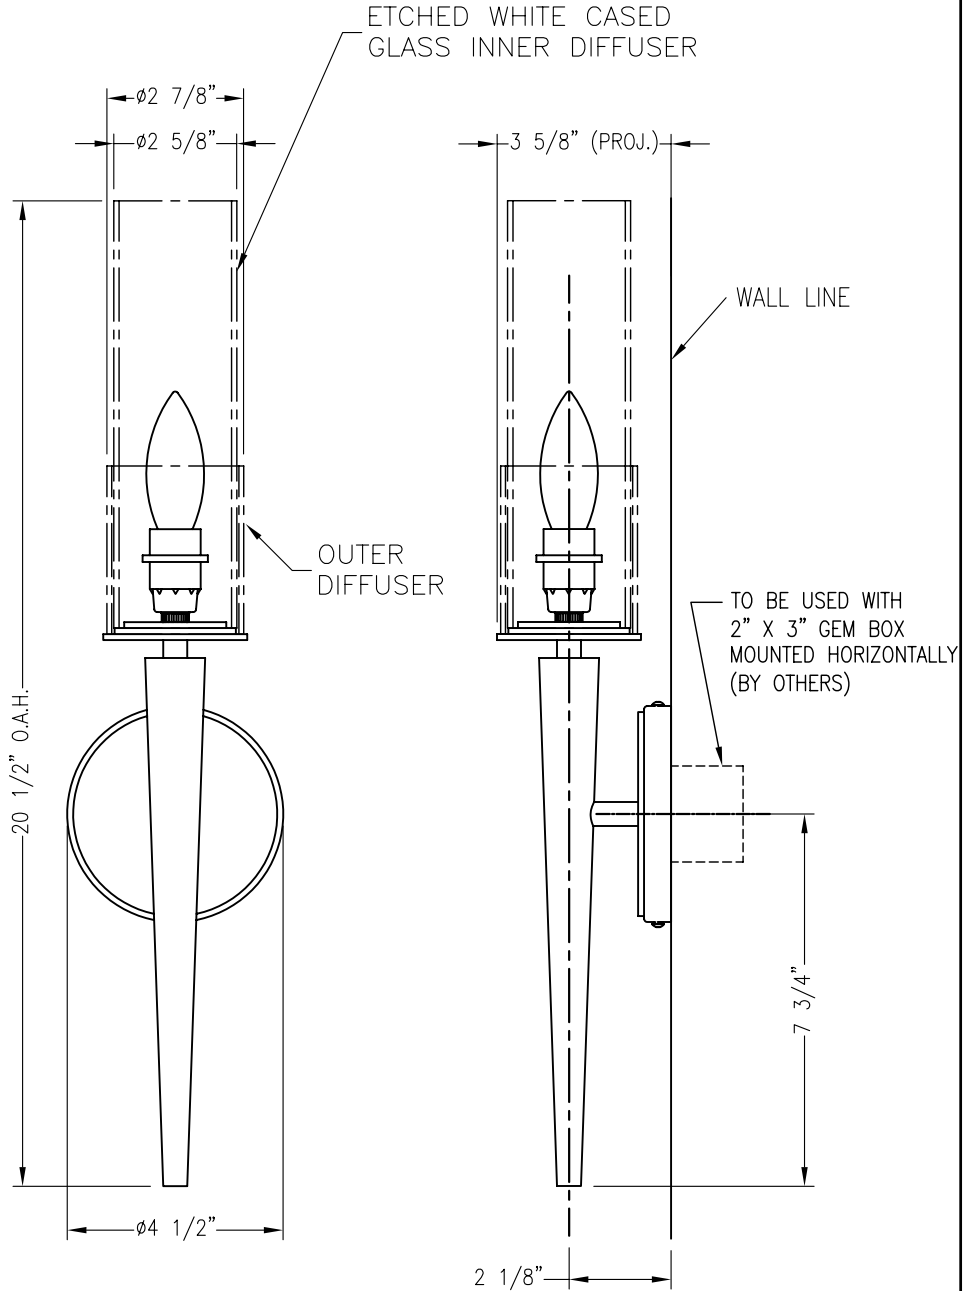

CLASSIC COLLECTION

BALDINGER ARCHITECTURAL LIGHTING, INC.

ADA COMPLIANT

FIXTURE WEIGHT: 5 LBS

PURCHASER: _____ DATE: _____

JOB NAME: _____ TYPE: _____ QUANTITY: _____

METAL FINISHES

- ☐ (PB) POLISHED BRASS
- ☐ (SB) SATIN BRASS
- ☐ (PC) POLISHED CHROME
- ☐ (SC) SATIN CHROME
- ☐ (PN) POLISHED NICKEL
- ☐ (SN) SATIN NICKEL
- ☐ OTHER _____

DIFFUSERS STANDARD INNER DIFFUSER—ETCHED WHITE CASED GLASS

- ☐ OUTER— WHITE PORCELAIN W/ROUND INDENT PATTERN
- ☐ OUTER— COBALT BLUE GLASS
- ☐ OUTER— OFF WHITE LINEN GLASS
- ☐ OTHER _____

LAMPING

- ☐ (1) 60W B-10 CAND. (120V only)
- ☐ OTHER _____

VOLTAGE

- ☐ 120V ☐ OTHER _____

JOB # _____

BALDINGER

BALDINGER ARCHITECTURAL LIGHTING INC
19-02 STEINWAY STREET, ASTORIA, NEW YORK 11105
TEL. (718) 204-5700 FAX. (718) 721-4986

SAVOY
CC3143204

Rev.date: