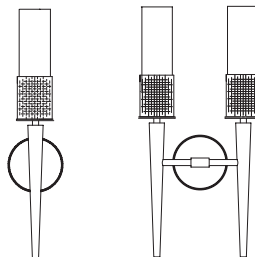

PB Polished Brass
SB Satin Brass
PC Polished Chrome
SC Satin Chrome
PN Polished Nickel
SN Satin Nickel

Inside - Clear Glass Frosted both sides

OP Outside - White Porcelain w/ Round Indent Pattern

see images on left

9G Outside - Cobalt Blue Glass

see images below

OH Outside - Off-White Linen Glass

see images below

42I 2x60W B-10 Candelabra Base
1 120V only
19H 2x13W CFQ 4-pin G24q-1 Base
1 120V only

Please note that cobalt blue glass diffuser and off white linen glass diffuser options have same dimensions, finishes and lamping options as Porcelain diffusers.

SAVOY SINGLE & DOUBLE
Cobalt Blue Glass Diffuser
Shade Option 9G

SAVOY SINGLE & DOUBLE
Off White Linen Glass Diffuser
Shade Option OH

GENERAL NOTES

- Fluorescent models are electronic High Power Factor.
- Fixture mounts to a 2"x3" junction box mounted vertically
- Cut sheets are available showing all details and mounting information.
- Hand applied finishes may vary.
- I.B.E.W. labeled and cUL listed
- Inquire with factory for custom finishes, diffusers and lamping.
- F.O.B. Astoria, New York
- Lamps and mounting hardware not included