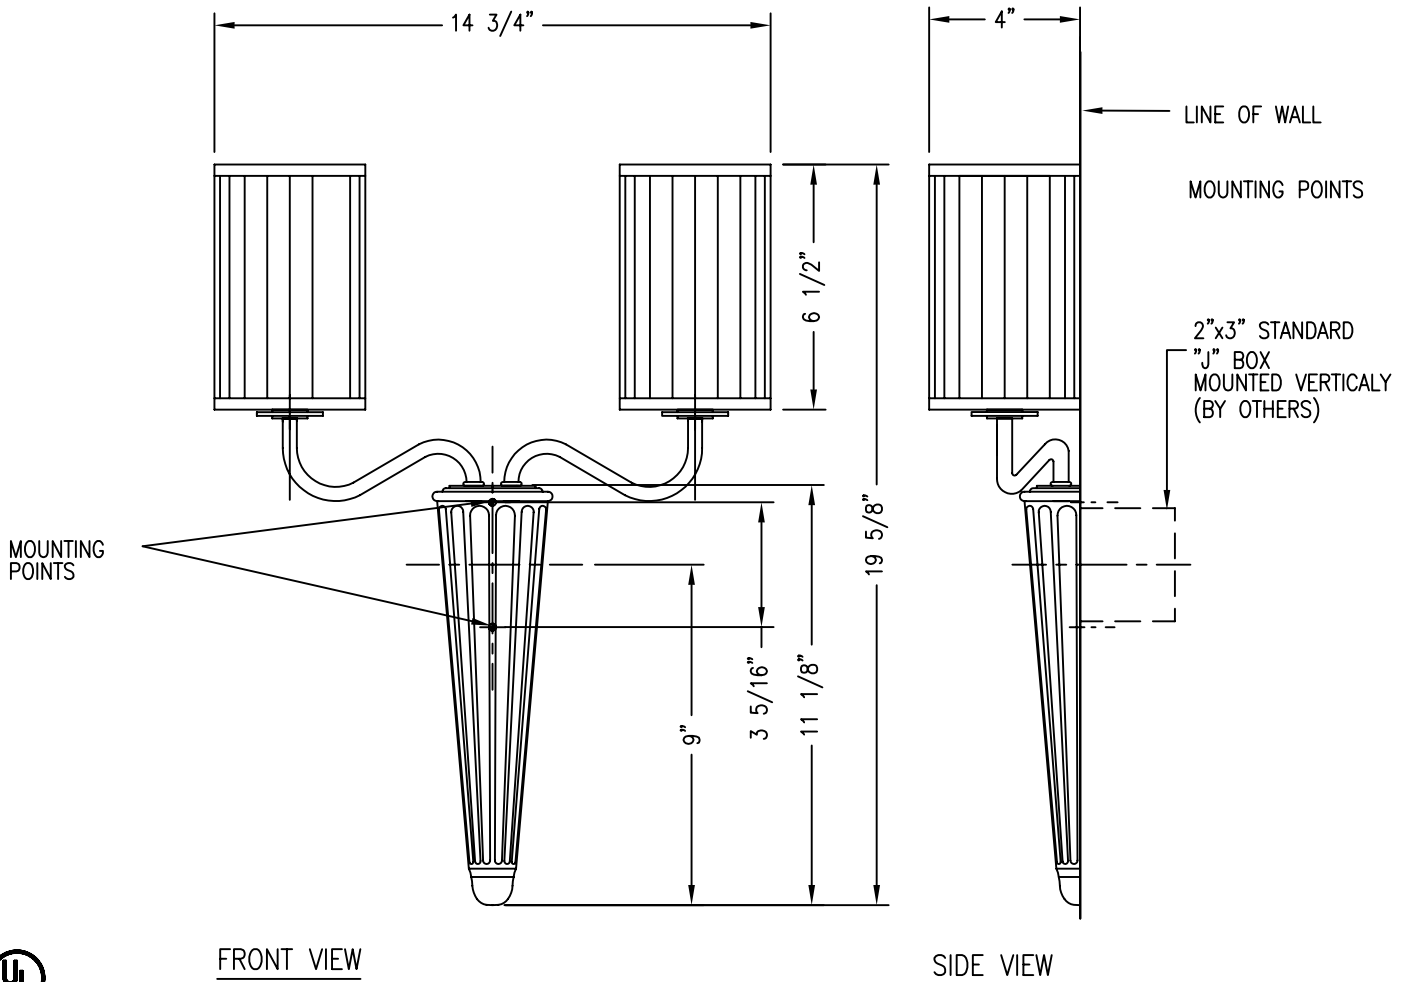

CLASSIC COLLECTION

© BALDINGER ARCHITECTURAL LIGHTING, INC.

FIXTURE WEIGHT: 4 LBS

PURCHASER: _____ DATE: _____

JOB NAME: _____ TYPE: _____ QUANTITY: _____

METAL FINISHES

- ANTIQUE BRASS
- SATIN BRASS
- POLISHED BRASS
- SATIN NICKEL
- POLISHED NICKEL
- OTHER _____

LA VIOLETTE
CC 29268