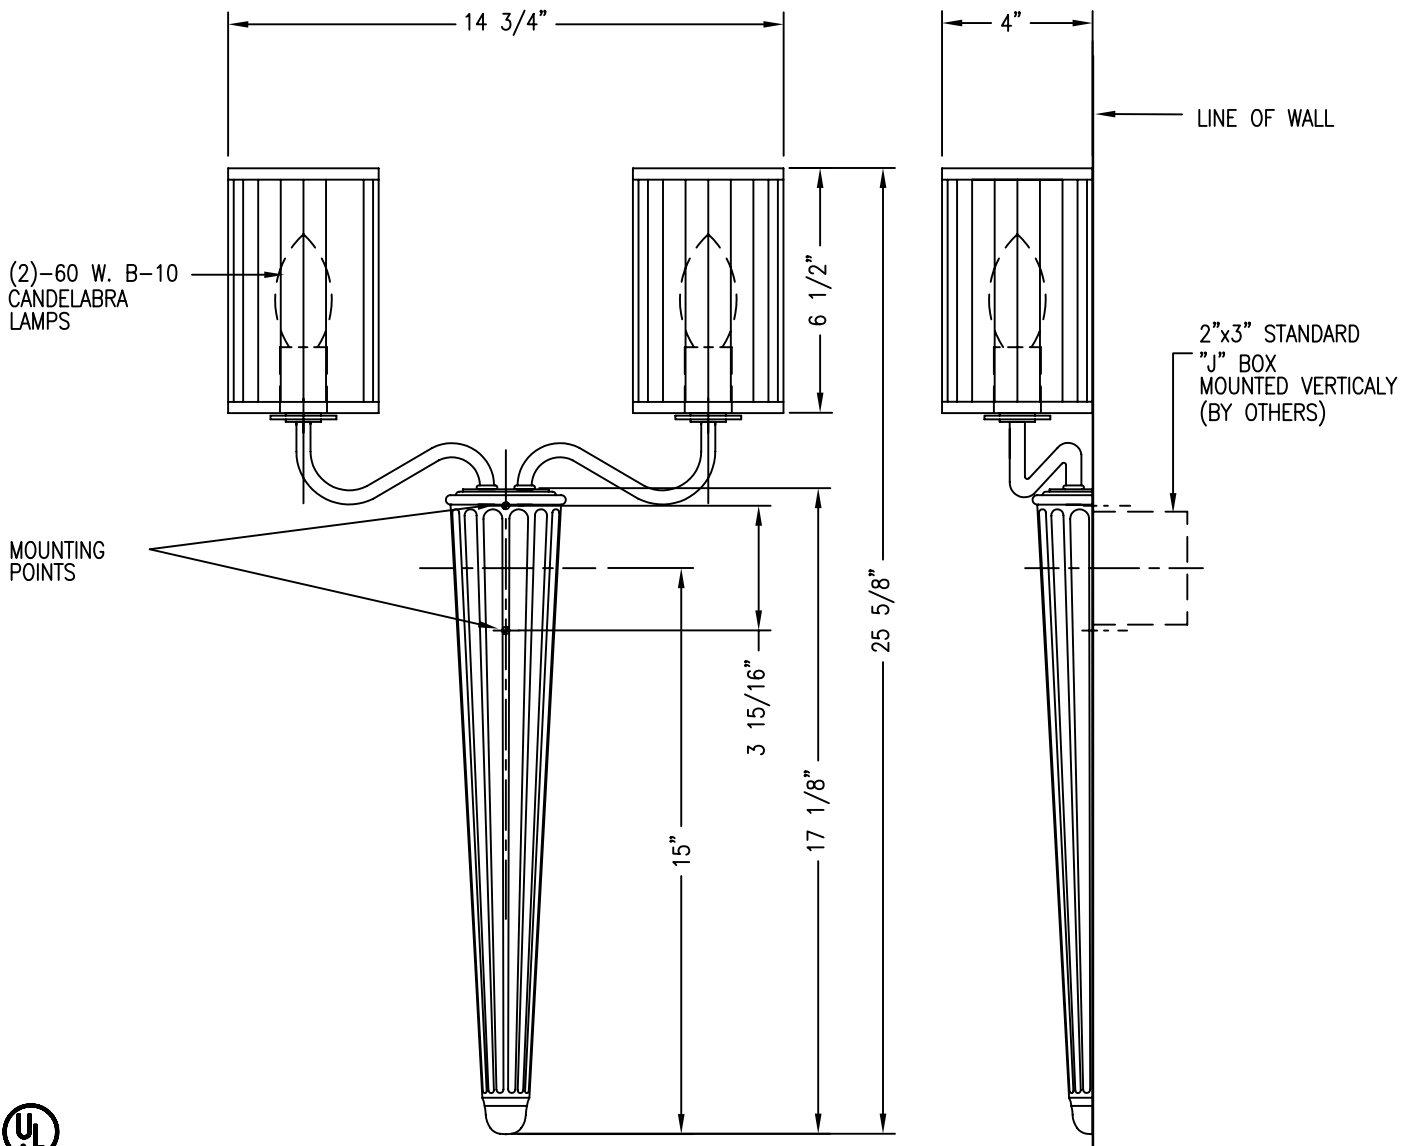

CLASSIC COLLECTION

FRONT VIEW

SIDE VIEW

© BALDINGER ARCHITECTURAL LIGHTING, INC.

FIXTURE WEIGHT: 6 LBS

PURCHASER: _____ DATE: _____

JOB NAME: _____ TYPE: _____ QUANTITY: _____

METAL FINISHES

- ANTIQUE BRASS
- SATIN BRASS
- POLISHED BRASS
- SATIN NICKEL
- POLISHED NICKEL
- OTHER _____

DIFFUSERS

- WHITE SHIRRED FABRIC
- IVORY SHIRRED FABRIC
- WHITE LINEN
- BEIGE LINEN
- OTHER _____

LAMPING

- (2) 60W B-10 CAND. (120V only)
- OTHER _____