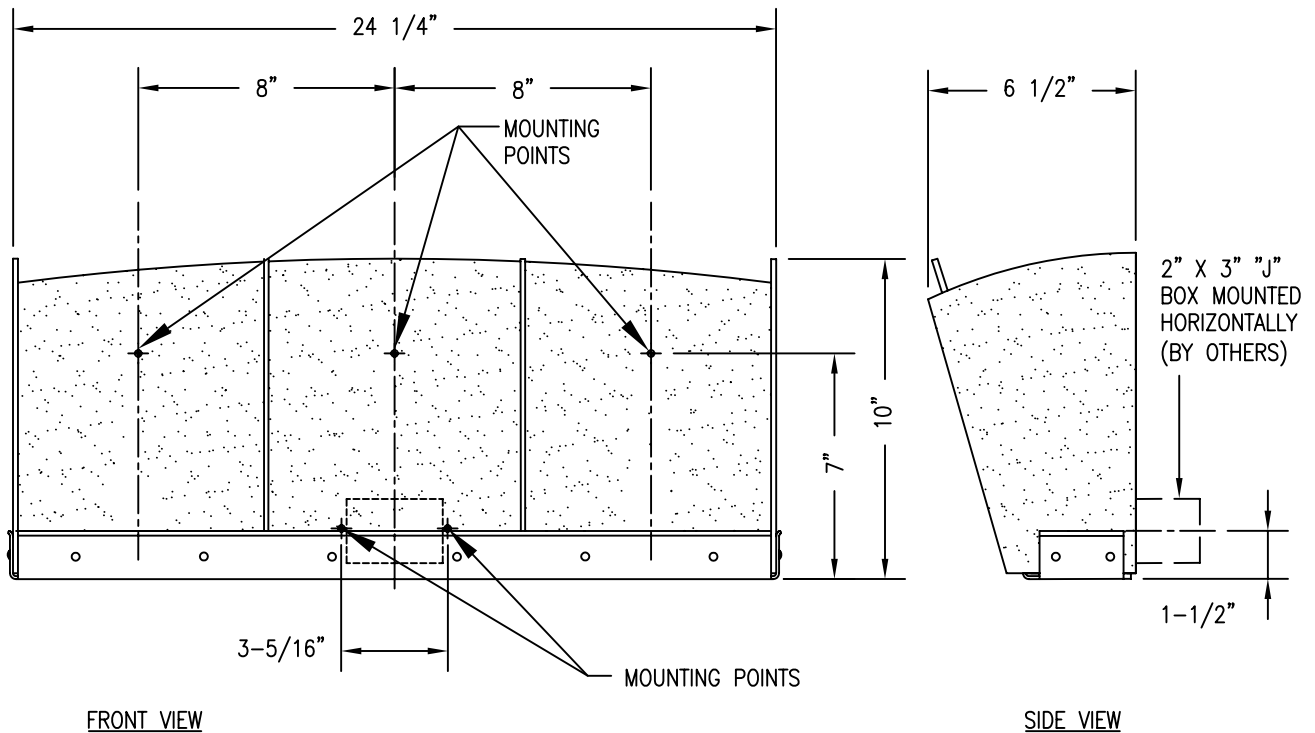

THE KEVIN WALZ COLLECTION

FRONT VIEW

SIDE VIEW

U.S. PAT. NO. DES., D405,910

© BALDINGER ARCHITECTURAL LIGHTING, INC.

FIXTURE WEIGHT: 14 LBS

PURCHASER: _____ DATE: _____

JOB NAME: _____ TYPE: _____ QUANTITY: _____