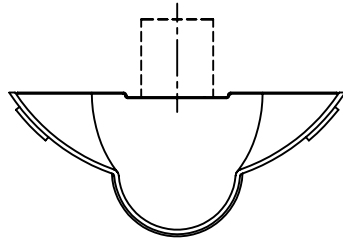

THE KEVIN WALZ COLLECTION

TOP VIEW

FRONT VIEW

SIDE VIEW

U.S. PAT. NO. DES., D403,457

© BALDINGER ARCHITECTURAL LIGHTING, INC.

FIXTURE WEIGHT: 5 LBS

PURCHASER: _____ DATE: _____