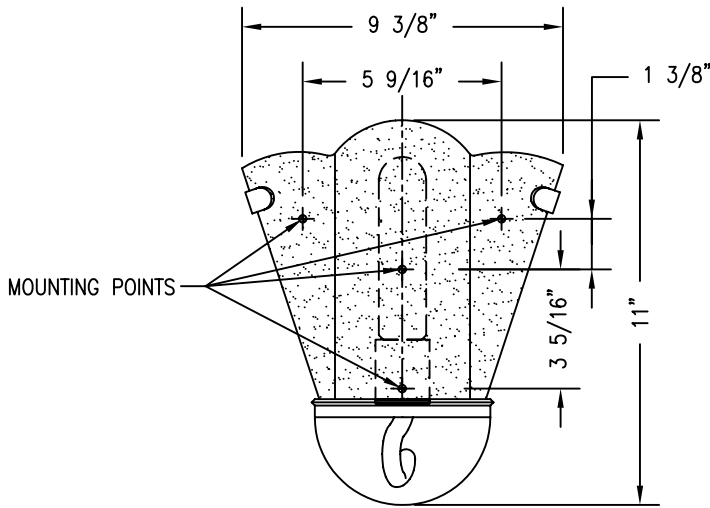

THE KEVIN WALZ COLLECTION

TOP VIEW

FRONT VIEW

SIDE VIEW

U.S. PAT. NO. DES., D403,457

© BALDINGER ARCHITECTURAL LIGHTING, INC.

FIXTURE WEIGHT: 5 LBS

PURCHASER: _____ DATE: _____

FOLDED ARC
KW29300