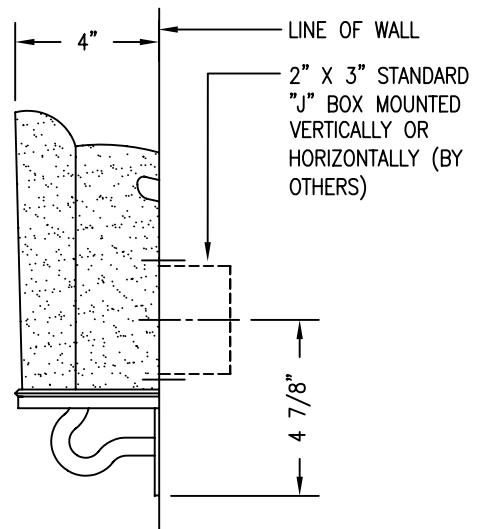

THE KEVIN WALZ COLLECTION

TOP VIEW

FRONT VIEW

SIDE VIEW

U.S. PAT. NO. DES., D403,457

© BALDINGER ARCHITECTURAL LIGHTING, INC.

FIXTURE WEIGHT: 5 LBS

PURCHASER: _____ DATE: _____

FOLDED ARC
KW29300