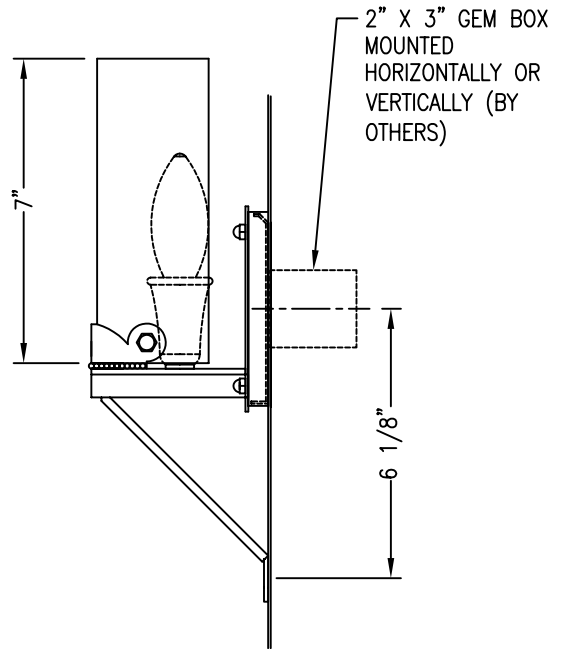

THE MICHAEL GRAVES COLLECTION

TOP VIEW

MOUNTING POINTS

FRONT VIEW

SIDE VIEW

© BALDINGER ARCHITECTURAL LIGHTING, INC.

FIXTURE WEIGHT: 7 LBS

PURCHASER: _____ DATE: _____