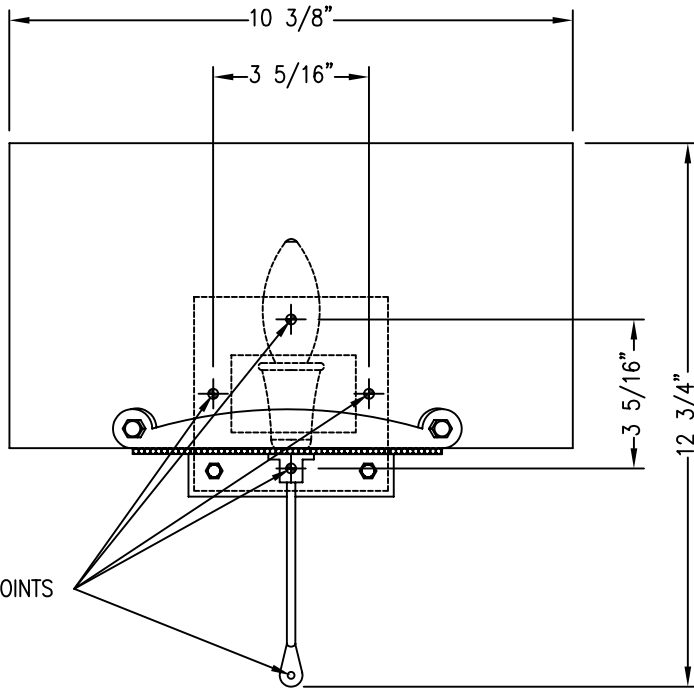

THE MICHAEL GRAVES COLLECTION

TOP VIEW

MOUNTING POINTS

FRONT VIEW

SIDE VIEW

© BALDINGER ARCHITECTURAL LIGHTING, INC.

FIXTURE WEIGHT: 7 LBS

PURCHASER: _____ DATE: _____