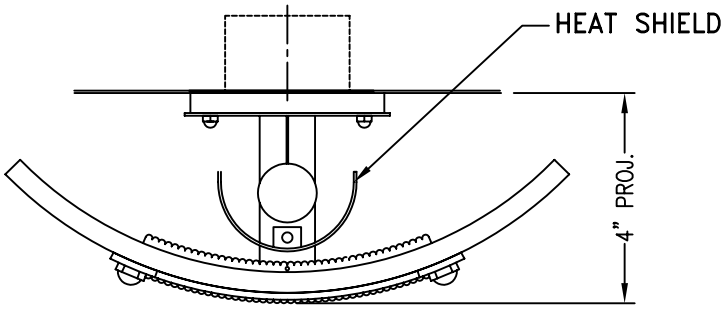

THE MICHAEL GRAVES COLLECTION

TOP VIEW

MOUNTING POINTS

FRONT VIEW

SIDE VIEW

© BALDINGER ARCHITECTURAL LIGHTING, INC.

FIXTURE WEIGHT: 7 LBS

PURCHASER: _____ DATE: _____