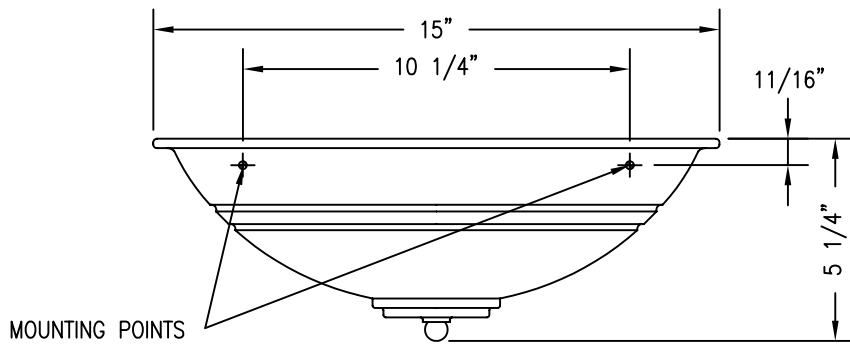

THE MICHAEL GRAVES COLLECTION

TOP VIEW

FRONT VIEW

SIDE VIEW

© BALDINGER ARCHITECTURAL LIGHTING, INC.

FIXTURE WEIGHT: 3 LBS.

PURCHASER: _____ DATE: _____

JOB NAME: _____ TYPE: _____ QUANTITY: _____