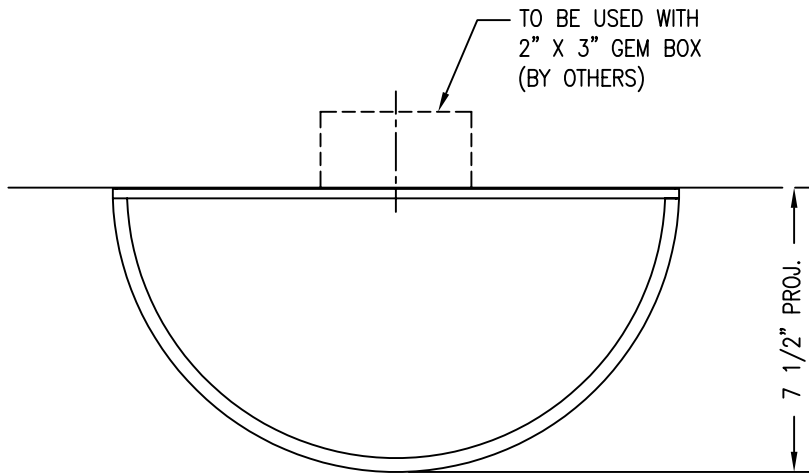

THE MICHAEL GRAVES COLLECTION

TOP VIEW

FRONT VIEW

SIDE VIEW

© BALDINGER ARCHITECTURAL LIGHTING, INC.

FIXTURE WEIGHT: 3 LBS.

PURCHASER: _____ DATE: _____

JOB NAME: _____ TYPE: _____ QUANTITY: _____