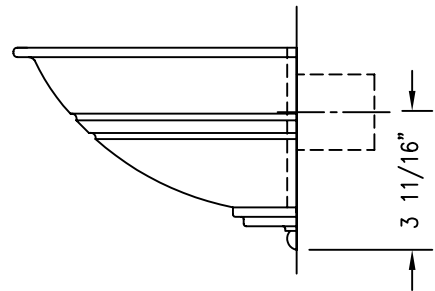

THE MICHAEL GRAVES COLLECTION

TOP VIEW

FRONT VIEW

SIDE VIEW

© BALDINGER ARCHITECTURAL LIGHTING, INC.

FIXTURE WEIGHT: 3 LBS.

PURCHASER: _____ DATE: _____

JOB NAME: _____ TYPE: _____ QUANTITY: _____