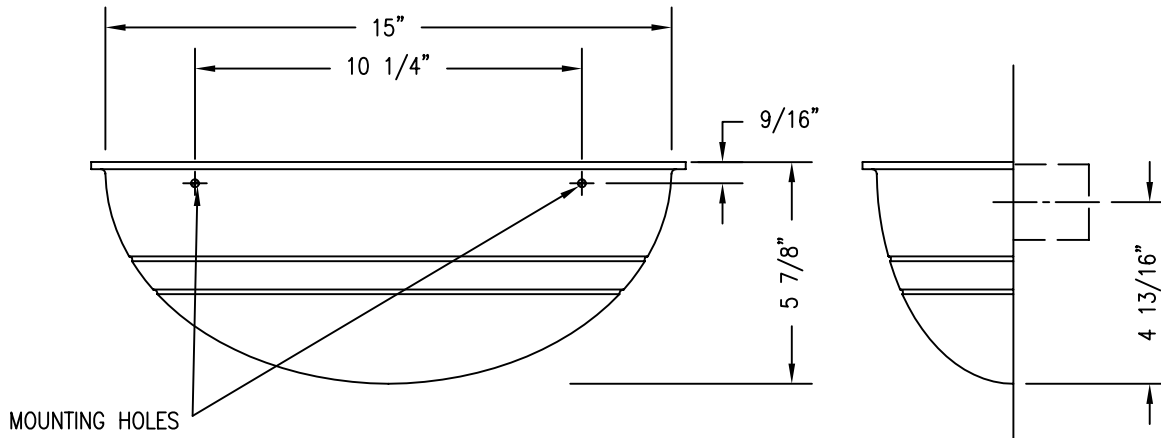

# THE MICHAEL GRAVES COLLECTION

TOP VIEW

FRONT VIEW

SIDE VIEW

© BALDINGER ARCHITECTURAL LIGHTING, INC.

FIXTURE WEIGHT: 4 LBS.

PURCHASER: \_\_\_\_\_ DATE: \_\_\_\_\_

JOB NAME: \_\_\_\_\_ TYPE: \_\_\_\_\_ QUANTITY: \_\_\_\_\_