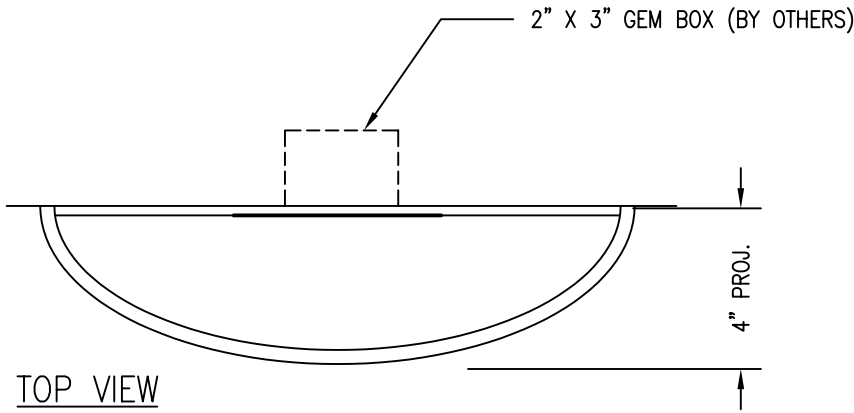

# THE MICHAEL GRAVES COLLECTION

TOP VIEW

FRONT VIEW

SIDE VIEW

© BALDINGER ARCHITECTURAL LIGHTING, INC.

FIXTURE WEIGHT: 4 LBS.

PURCHASER: \_\_\_\_\_ DATE: \_\_\_\_\_

JOB NAME: \_\_\_\_\_ TYPE: \_\_\_\_\_ QUANTITY: \_\_\_\_\_